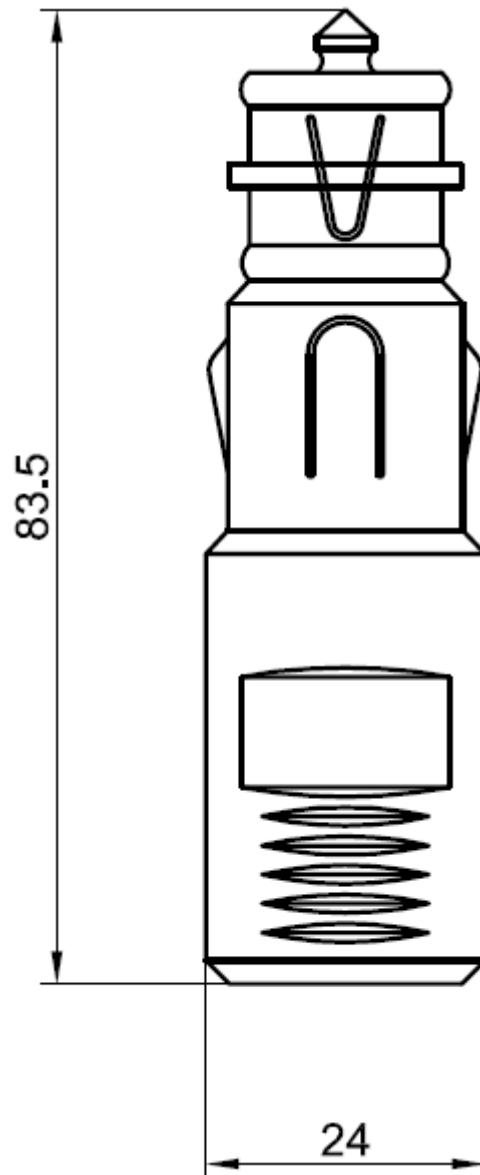

Data Sheet

Safety-Universal Plug 8A

With screwed strain relief

Item-no: 67712000 (BP)

Item-no. 67722000 (SP)

25.09.2012

Voltage range:	max. 24 Volt
Power load:	max. 5 Ampere
Fuse	8 Amp
Connection:	screw terminals
Cable	2x2.5 mm ²

Material:

Housing:	ABS
Temperature load :	Max. 110 °C
Connection spring:	Cu Sn 6
surface:	shiny pickled
Contact spring:	Cu Zn 37 F45
surface:	gal. Ni 5
Plug pin:	Cu Zn 40 Pb 2
Surface:	gal. Ni 5

Safety-Universal Plug 8A
With screwed strain relief

Item-no: 67712000 (BP)
Item-no: 67722000 (SP)

25.09.2012

X-ON Electronics

Largest Supplier of Electrical and Electronic Components

Click to view similar products for [Standard Circular Connector](#) category: