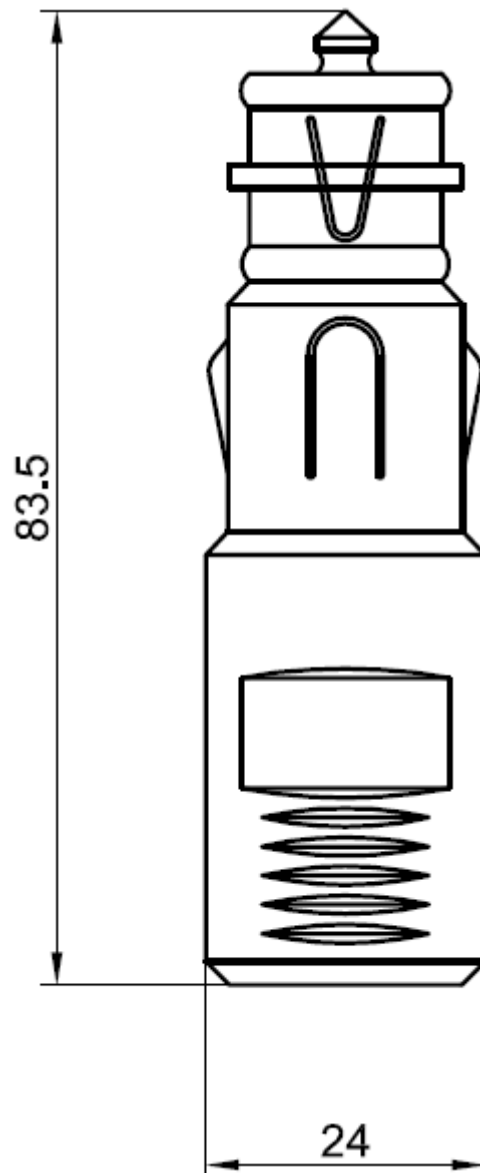

Data sheet

Universal Plug

With maze-like strain relief 8A

Item-no: 67713000 (IV)
Item-no.: 67723000 (EV)

25.09.2012

Voltage range	max. 24 Volt
Power load :	max. 8 Amp
Connection:	screw terminals
Cable:	2x2,5 mm ²

Material:

Housing:	ABS
Temperature load :	Max. 110 °C
Connection spring:	Cu Sn 6
surface:	shiny pickled
Contact spring:	Cu Zn 37 F45
surface:	gal. Ni 5
Plug pin:	Cu Zn 40 Pb 2
surface:	gal. Ni 5

Data sheet

Universal Plug

With maze-like strain relief 8A

Item-no: 67713000 (IV)

Item-no.: 67723000 (EV)

25.09.2012

X-ON Electronics

Largest Supplier of Electrical and Electronic Components

Click to view similar products for [Standard Circular Connector](#) category: