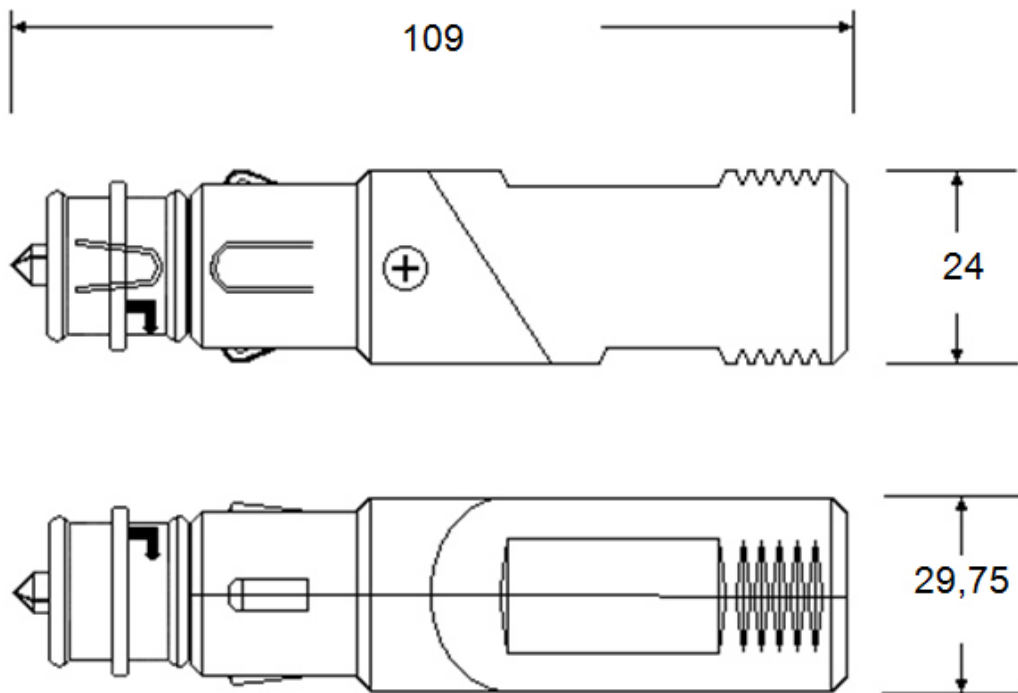

Data sheet

Bendable Universal Plug 8A with screwed strain relief

Item-no. 67741000 (BP)

Item-no. 67741500 (SP)

25.09.2012

Voltage range:	max. 24 Volt
Power load :	max. 8 Ampere
Fuse :	16 Ampere
Connection:	screw terminals
Cable:	2x2,5 mm ²

Material:

Housing :	ABS
Temperature load :	Max. 110 °C
Connection spring:	Cu Sn 6
surface:	shiny pickled
Contact spring:	Cu Zn 37 F45
surface::	gal. Ni 5
Plug pin:	Cu Zn 40 Pb 2
surface::	gal. Ni 5

Data sheet

Bendable Universal Plug 8A with screwed strain relief

Item-no. 67741000 (BP)
Item-no. 67741500 (SP)

25.09.2012

X-ON Electronics

Largest Supplier of Electrical and Electronic Components

Click to view similar products for [Standard Circular Connector](#) category: