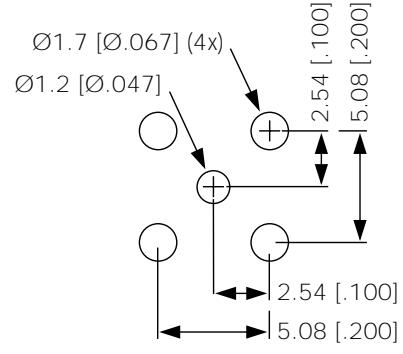

Note: Male center contact

Assembly Instruction B - page 207

Straight Jack for P.C. Board

P.N.	Cable Group	Plt.	Ins.	Imp.	Crimp Tool
SMB1251B1-NT30G-50	N/A	Nickel	Teflon	50	*
SMB1251B1-3GT30G-50	N/A	Gold	Teflon	50	*
SMS1251B1-3GT30G-50	N/A	Gold	Teflon	50	N/A
Slide-On					
SMZ1251B6-002-3GT30G-75	N/A	Gold	Teflon	75	N/A
4.43 mm (.175") PCB Legs					
SMC Connectors					
SMC1251B1-NT30G-50	N/A	Nickel	Teflon	50	N/A
SMC1251B1-3GT30G-50	N/A	Gold	Teflon	50	N/A

Snap-On

Note: Male center contact

Slide-On

Assembly Instruction B - page 207

Type A

Type B

Type C

Type F