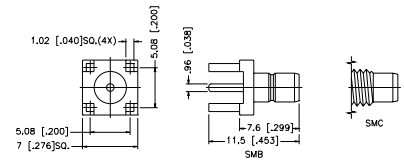

Note: Male center contact

Assembly Instruction B - page 207

Straight Jack for P.C. Board

P.N.	Cable Group	Plt.	Ins.	Imp.	Crimp Tool
SMB1251B1-NT30G-50	N/A	Nickel	Teflon	50	*
SMB1251B1-3GT30G-50	N/A	Gold	Teflon	50	*
SMS1251B1-3GT30G-50	N/A	Gold	Teflon	50	N/A
Slide-On					
SMZ1251B6-002-3GT30G-75	N/A	Gold	Teflon	75	N/A
4.43 mm (.175") PCB Legs					
SMC Connectors					
SMC1251B1-NT30G-50	N/A	Nickel	Teflon	50	N/A
SMC1251B1-3GT30G-50	N/A	Gold	Teflon	50	N/A

Snap-On

Note: Male center contact

Slide-On

Assembly Instruction B - page 207

Type A

Type B

Type C

Type F