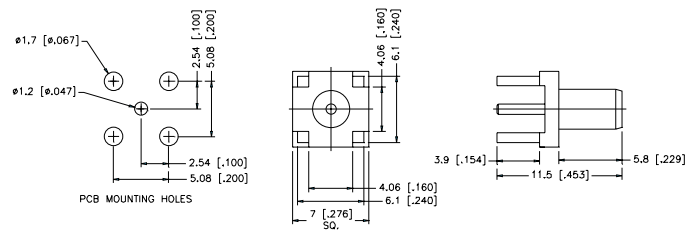

Note: Male center contact

Assembly Instruction B - page 207

Straight Jack for P.C. Board

P.N.	Cable Group	Plt.	Ins.	Imp.	Crimp Tool
SMB1251B1-NT30G-50	N/A	Nickel	Teflon	50	*
SMB1251B1-3GT30G-50	N/A	Gold	Teflon	50	*
SMS1251B1-3GT30G-50	N/A	Gold	Teflon	50	N/A
Slide-On					
SMZ1251B6-002-3GT30G-75	N/A	Gold	Teflon	75	N/A
4.43 mm (.175") PCB Legs					
SMC Connectors					
SMC1251B1-NT30G-50	N/A	Nickel	Teflon	50	N/A
SMC1251B1-3GT30G-50	N/A	Gold	Teflon	50	N/A

Snap-On

Note: Male center contact

Slide-On

Assembly Instruction B - page 207

Type A

Type B

Type C

Type F