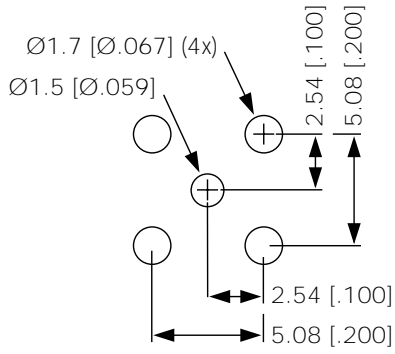

Note: Male center contact

Assembly Instruction B - page 207

Straight Jack for P.C. Board

P.N.	Cable Group	Plt.	Ins.	Imp.	Crimp Tool
SMB1251B1-NT30G-50	N/A	Nickel	Teflon	50	*
SMB1251B1-3GT30G-50	N/A	Gold	Teflon	50	*
SMS1251B1-3GT30G-50	N/A	Gold	Teflon	50	N/A
Slide-On					
SMZ1251B6-002-3GT30G-75	N/A	Gold	Teflon	75	N/A
4.43 mm (.175") PCB Legs					
SMC Connectors					
SMC1251B1-NT30G-50	N/A	Nickel	Teflon	50	N/A
SMC1251B1-3GT30G-50	N/A	Gold	Teflon	50	N/A

Snap-On

Note: Male center contact

Slide-On

Assembly Instruction B - page 207

Type A

Type B

Type C

Type F