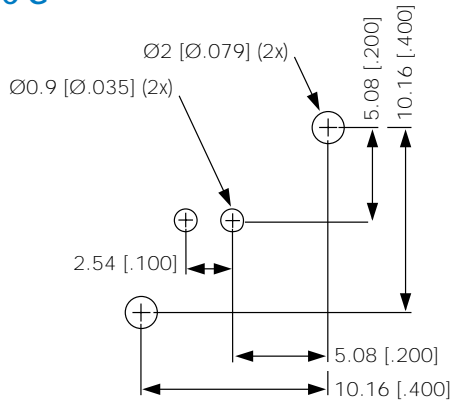

Type L

Type G