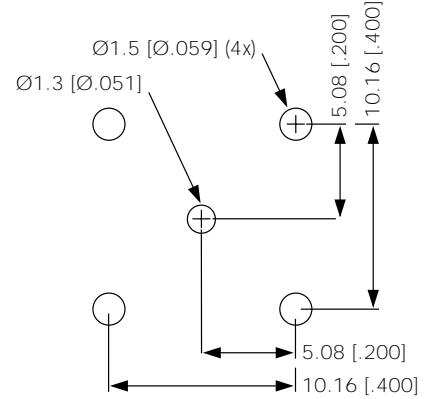

Note: Male center contact

Assembly Instruction B - page 207

Straight Jack for P.C. Board

P.N.	Cable Group	Plt.	Ins.	Imp.	Crimp Tool
SMB1251B1-NT30G-50	N/A	Nickel	Teflon	50	*
SMB1251B1-3GT30G-50	N/A	Gold	Teflon	50	*
SMS1251B1-3GT30G-50	N/A	Gold	Teflon	50	N/A
Slide-On					
SMZ1251B6-002-3GT30G-75	N/A	Gold	Teflon	75	N/A
4.43 mm (.175") PCB Legs					
SMC Connectors					
SMC1251B1-NT30G-50	N/A	Nickel	Teflon	50	N/A
SMC1251B1-3GT30G-50	N/A	Gold	Teflon	50	N/A

Snap-On

Note: Male center contact

Slide-On

Assembly Instruction B - page 207

Type A

Type B

Type C

Type F