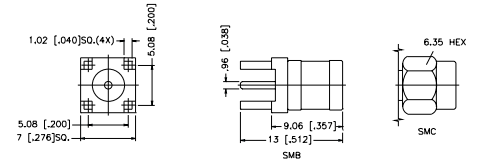

Printed Circuit Board Connectors

Straight Plug for P.C. Board

P.N.	Cable Group	Plt.	Ins.	Imp.	Crimp Tool
SMB6251B1-NT30G-50	N/A	Nickel	Teflon	50	N/A
SMB6251B1-3GT30G-50	N/A	Gold	Teflon	50	N/A
SMC Connectors					
SMC6251B1-NT30G-50	N/A	Nickel	Teflon	50	N/A
SMC6251B1-3GT30G-50	N/A	Gold	Teflon	50	N/A

Note: Male center contact

Assembly Instruction B - page 207

Straight Jack for P.C. Board

P.N.	Cable Group	Plt.	Ins.	Imp.	Crimp Tool
SMB1251B1-NT30G-50	N/A	Nickel	Teflon	50	*
SMB1251B1-3GT30G-50	N/A	Gold	Teflon	50	*
SMS1251B1-3GT30G-50	N/A	Gold	Teflon	50	N/A
Slide-On					
SMZ1251B6-002-3GT30G-75	N/A	Gold	Teflon	75	N/A
4.43 mm (.175") PCB Legs					
SMC Connectors					
SMC1251B1-NT30G-50	N/A	Nickel	Teflon	50	N/A
SMC1251B1-3GT30G-50	N/A	Gold	Teflon	50	N/A