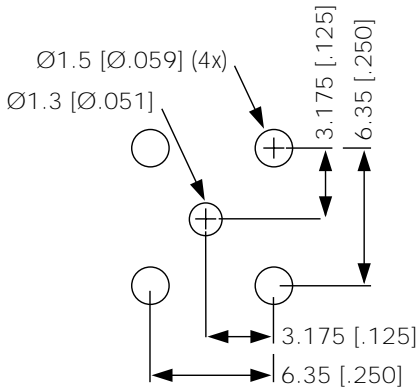

Note: Male center contact

Assembly Instruction B - page 207

Straight Jack for P.C. Board

P.N.	Cable Group	Plt.	Ins.	Imp.	Crimp Tool
SMB1251B1-NT30G-50	N/A	Nickel	Teflon	50	*
SMB1251B1-3GT30G-50	N/A	Gold	Teflon	50	*
SMS1251B1-3GT30G-50	N/A	Gold	Teflon	50	N/A
Slide-On					
SMZ1251B6-002-3GT30G-75	N/A	Gold	Teflon	75	N/A
4.43 mm (.175") PCB Legs					
SMC Connectors					
SMC1251B1-NT30G-50	N/A	Nickel	Teflon	50	N/A
SMC1251B1-3GT30G-50	N/A	Gold	Teflon	50	N/A

Snap-On

Note: Male center contact

Slide-On

Assembly Instruction B - page 207

Type A

Type B

Type C

Type F