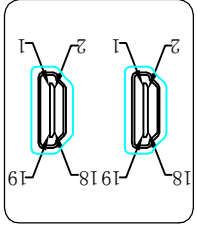

REV.	DATE	FILE AMEND NOTE
A/0	2014/06/06	ORIGINALITY EDITION

320±15mm

3.8±0.3

CN 1

PACKING DRAW

PIN OUT

CN3

CN2

MATERIAL LIST:

NO.	PARTS NAME	SPECIFICATION DESCRIPTION	QTY	REMARK
⑦	DUST COVER	HDMI F Transparent LD-PE	2	pcs
⑥	HDMI CONNECTOR	HDMI 19P/AF SOLDER Type, The Pin Gold Plating, the shell for Gold Plated	2	pcs
⑤	DVI SCREW	Gold PLATED MATERIAL SCREW, φ4.0mm*L:47mm, MOLDING BLACK, REACH COMPLIANT	2	pcs
④	OVER MOLDING	PVC 88A BLACK REACH COMPLIANT	2	pcs
③	INNER MOLDING	LD-PE	2	pcs
②	DVI	DVI (18+1)/M SOLDER Type, The Pin Gold Plating, the shell for Gold Plated, black	1	pcs
①	CABLE	28AWG (18+1) (7/0.12BC*1P+E+WAM)*4+7/0.12BC*1P+7/0.12BC*3C+AB B=0.12mm/7*16 AL-MG REACH COMPLIANT JACKET:PVC/BLACK OD:7.3±0.2mm	1	pcs