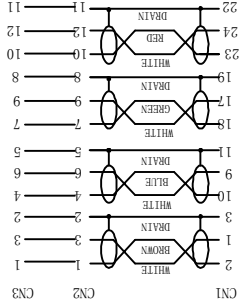

REV.	DATE	FILE AMEND NOTE
A/0	2014/06/06	ORIGINALITY EDITION

320±15mm

3.8±0.3

CN 1

PACKING DRAW

PIN OUT

CN3

CN2

MATERIAL LIST:

NO.	PARTS NAME	SPECIFICATION DESCRIPTION	QTY	REMARK
⑦	DUST COVER	HDMI F Transparent LD-PE	2	pcs
⑥	HDMI CONNECTOR	HDMI 19P/AF SOLDER Type, The Pin Gold Plating, the shell for Gold Plated	2	pcs
⑤	DVI SCREW	Gold PLATED MATERIAL SCREW, φ4.0mm*L:47mm, MOLDING BLACK, REACH COMPLIANT	2	pcs
④	OVER MOLDING	PVC 88A BLACK REACH COMPLIANT	2	pcs
③	INNER MOLDING	LD-PE	2	pcs
②	DVI	DVI (18+1)/M SOLDER Type, The Pin Gold Plating, the shell for Gold Plated, black	1	pcs
①	CABLE	28AWG (18+1) (7/0.12BC*1P+E+WAM)*4+7/0.12BC*1P+7/0.12BC*3C+AB B=0.12mm/7*16 AL-MG REACH COMPLIANT JACKET:PVC/BLACK OD:7.3±0.2mm	1	pcs

NOTE:
 1. Electrical test:
 (1). 100% open short & miss wire test;
 (2). Insulation resistance:DC 300V 10M ohm;
 (3). Contactor resistance:3 ohm;
 2. ROHS COMPLIANT
 3. PRINT WORD:E258105 凡 AWM STYLE 20276 80℃
 30V VW-1 DVI