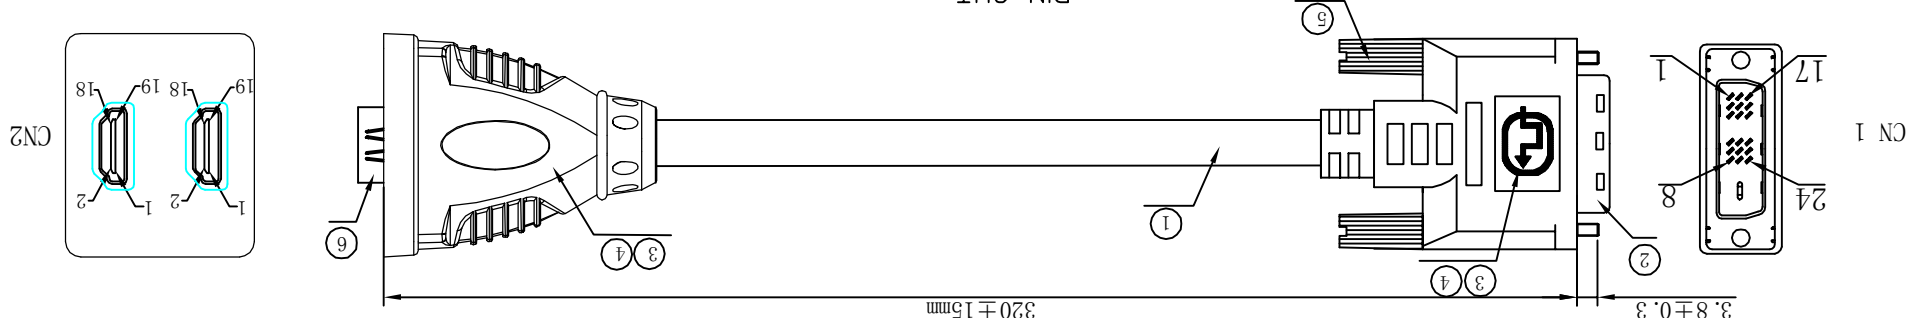

REV.	DATE	FILE AMEND NOTE
A/0	2014/06/06	ORIGINALITY EDITION

320±15mm

3.8±0.3

CN 1

PACKING DRAW

PIN OUT

CN3

CN2

MATERIAL LIST:

NO.	PARTS NAME	SPECIFICATION DESCRIPTION	QTY	REMARK
⑦	DUST COVER	HDMI F Transparent LD-PE	2	pcs
⑥	HDMI CONNECTOR	HDMI 19P/AF SOLDER Type, The Pin Gold Plating, the shell for Gold Plated	2	pcs
⑤	DVI SCREW	Gold PLATED MATERIAL SCREW, φ4.0mm*L:47mm, MOLDING BLACK, REACH COMPLIANT	2	pcs
④	OVER MOLDING	PVC 88A BLACK REACH COMPLIANT	2	pcs
③	INNER MOLDING	LD-PE	2	pcs
②	DVI	DVI (18+1)/M SOLDER Type, The Pin Gold Plating, the shell for Gold Plated, black	1	pcs
①	CABLE	28AWG (18+1) (7/0.12BC*1P+E+WAM)*4+7/0.12BC*1P+7/0.12BC*3C+AB B=0.12mm/7*16 AL-MG REACH COMPLIANT JACKET:PVC/BLACK OD:7.3±0.2mm	1	pcs

NOTE:
 1. Electrical test:
 (1). 100% open short & miss wire test;
 (2). Insulation resistance:DC 300V 10M ohm;
 (3). Contactor resistance:3 ohm;
 2. ROHS COMPLIANT
 3. PRINT WORD:E258105 凡 AWM STYLE 20276 80℃
 30V VW-1 DVI