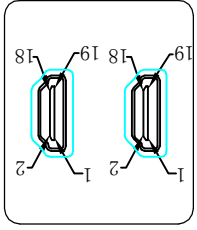

REV.	DATE	FILE AMEND NOTE
A/0	2014/06/06	ORIGINALITY EDITION

320±15mm

3.8±0.3

CN 1

PACKING DRAW

PIN OUT

CN3

CN2

MATERIAL LIST:

NO.	PARTS NAME	SPECIFICATION DESCRIPTION	QTY	REMARK
⑦	DUST COVER	HDMI F Transparent LD-PE	2	pcs
⑥	HDMI CONNECTOR	HDMI 19P/AF SOLDER Type, The Pin Gold Plating, the shell for Gold Plated	2	pcs
⑤	DVI SCREW	Gold PLATED MATERIAL SCREW, φ4.0mm*L:47mm, MOLDING BLACK, REACH COMPLIANT	2	pcs
④	OVER MOLDING	PVC 88A BLACK REACH COMPLIANT	2	pcs
③	INNER MOLDING	LD-PE	2	pcs
②	DVI	DVI (18+1)/M SOLDER Type, The Pin Gold Plating, the shell for Gold Plated, black	1	pcs
①	CABLE	28AWG (18+1) (7/0.12BC*1P+E+WAM)*4+7/0.12BC*1P+7/0.12BC*3C+AB B=0.12mm/7*16 AL-MG REACH COMPLIANT JACKET:PVC/BLACK OD:7.3±0.2mm	1	pcs