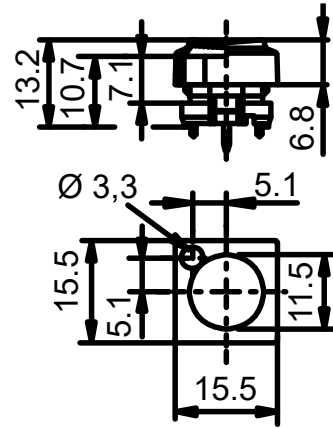

Technical changes reserved. Dimensions are not binding.
Detailed specifications available on request.

Marquardt GmbH · Schloss-Straße 16 · 78604 Rietheim-Weilheim · Germany
Phone: +49 (0) 7424 / 99-0 · Fax: +49 (0) 7424 / 99-2399 · www.marquardt.com · marquardt@marquardt.de