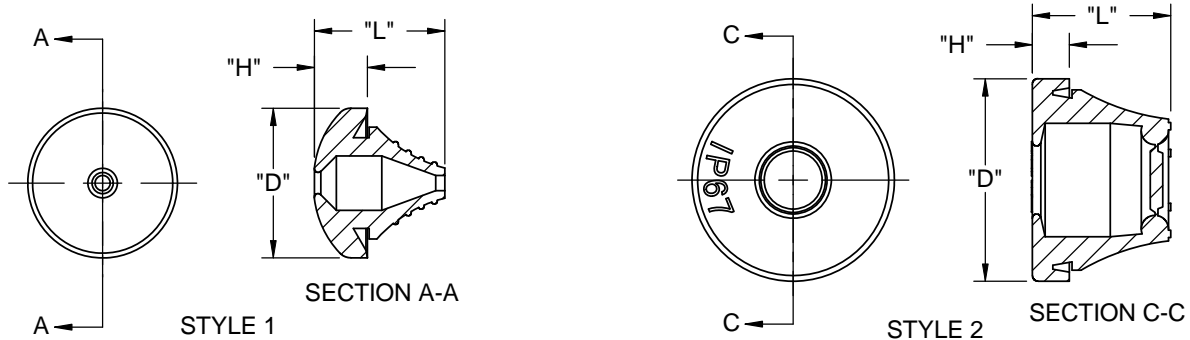

PART NUMBER	STYLE	COLOR	PANEL HOLE SIZE	PANEL THICKNESS	CABLE SIZE	DIMENSION "D" REF.	DIMENSION "L" REF.	DIMENSION "H" REF.
LTG-199017	1	BLACK	12.5±0.25 [.49±.01]	0.5-2 [.02-.08]	3-5 [.12-.20]	20 [.79]	17.5 [.69]	7.1 [.28]
LTG-1	2	GREY	12.7±0.2 [.500±.008]				12.8 [.50]	6.8 [.27]
LTG-39897			16±0.25 [.63±.01]	18.5 [.73]	6.2 [.24]			
LTG-34715			19±0.25 [.75±.01]	19 [.75]	6 [.24]			
LTG-34716			23±0.25 [.91±.01]	28 [1.10]	22.2 [.87]	6.1 [.24]		
LTG-43021			29±0.25 [1.14±.01]	33.8 [1.33]	24.4 [.96]	6.1 [.24]		
LTG-2			38±0.25 [1.50±.01]	46 [1.81]	29 [1.14]	6.5 [.26]		
LTG-3			48±0.25 [1.89±.01]	57.5 [2.26]	32 [1.26]	8 [.31]		

PRESS GROMMET INTO PANEL

CUT CENTER AS SHOWN AND INSERT CABLE THROUGH GROMMET

PULL BACK CABLE TO FORM SEAL

NOTES:

1. MATERIAL: EPDM RUBBER, 50 SHORE A (RMS-153).
2. PARTS CONFORM TO IP67 STANDARD.
3. ALTERNATE UNITS FOR REFERENCE ONLY.
4. GREY PARTS AVAILABLE IN COLOR BLACK BY SPECIAL ORDER. TO ORDER ADD "BK" TO END OF PART NO.