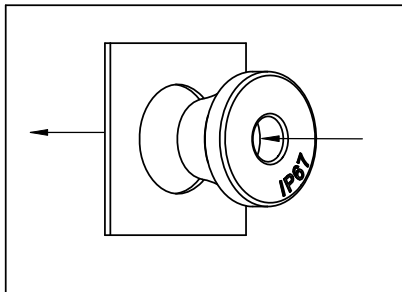

PART NUMBER	STYLE	COLOR	PANEL HOLE SIZE	PANEL THICKNESS	CABLE SIZE	DIMENSION "D" REF.	DIMENSION "L" REF.	DIMENSION "H" REF.
LTG-199017	1	BLACK	12.5±0.25 [.49±.01]	0.5-2 [.02-.08]	3-5 [.12-.20]	20 [.79]	17.5 [.69]	7.1 [.28]
LTG-1	2	GREY	12.7±0.2 [.500±.008]				12.8 [.50]	6.8 [.27]
LTG-39897			16±0.25 [.63±.01]	18.5 [.73]	6.2 [.24]			
LTG-34715			19±0.25 [.75±.01]	19 [.75]	6 [.24]			
LTG-34716			23±0.25 [.91±.01]	28 [1.10]	22.2 [.87]	6.1 [.24]		
LTG-43021			29±0.25 [1.14±.01]	33.8 [1.33]	24.4 [.96]	6.1 [.24]		
LTG-2			38±0.25 [1.50±.01]	46 [1.81]	29 [1.14]	6.5 [.26]		
LTG-3			48±0.25 [1.89±.01]	57.5 [2.26]	32 [1.26]	8 [.31]		

PRESS GROMMET INTO PANEL

CUT CENTER AS SHOWN AND INSERT CABLE THROUGH GROMMET

PULL BACK CABLE TO FORM SEAL

NOTES:

1. MATERIAL: EPDM RUBBER, 50 SHORE A (RMS-153).
2. PARTS CONFORM TO IP67 STANDARD.
3. ALTERNATE UNITS FOR REFERENCE ONLY.
4. GREY PARTS AVAILABLE IN COLOR BLACK BY SPECIAL ORDER. TO ORDER ADD "BK" TO END OF PART NO.