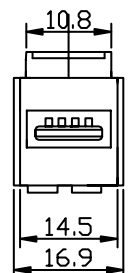

USB and HDMI Keystone Inline Coupler

Technical Features

Snap-in mounting

Gold plated contacts

For Keystone panels and outlets

2x Jack, 1:1 Pin-out

Technical Drawings

NK0013

Part no.	Type	EAN Code
NK0013	USB-A	4052792027969
NK0014	HDMI	4052792027976

Package Contents

USB and HDMI Keystone Inline Coupler x 1

Packaging Informations (NK0013)

Packing Dimension	30 x 20 x 16mm
Packing Weight	0.02kg
Carton Dimension	325 x 295 x 320mm
Carton Q'ty	500pcs
Carton Weight	5.5kg

Packing Dimension	30 x 20 x 17mm
Packing Weight	0.02kg
Carton Dimension	325 x 295 x 320mm
Carton Q'ty	500pcs
Carton Weight	5.5kg

X-ON Electronics

Largest Supplier of Electrical and Electronic Components