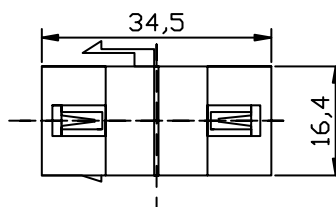

USB and HDMI Keystone Inline Coupler

Technical Features

Snap-in mounting

Gold plated contacts

For Keystone panels and outlets

2x Jack, 1:1 Pin-out

Technical Drawings

NK0013

Part no.	Type	EAN Code
NK0013	USB-A	4052792027969
NK0014	HDMI	4052792027976

Package Contents

USB and HDMI Keystone Inline Coupler x 1

Packaging Informations (NK0013)

Packing Dimension	30 x 20 x 16mm
Packing Weight	0.02kg
Carton Dimension	325 x 295 x 320mm
Carton Q'ty	500pcs
Carton Weight	5.5kg

Packing Dimension	30 x 20 x 17mm
Packing Weight	0.02kg
Carton Dimension	325 x 295 x 320mm
Carton Q'ty	500pcs
Carton Weight	5.5kg

X-ON Electronics

Largest Supplier of Electrical and Electronic Components