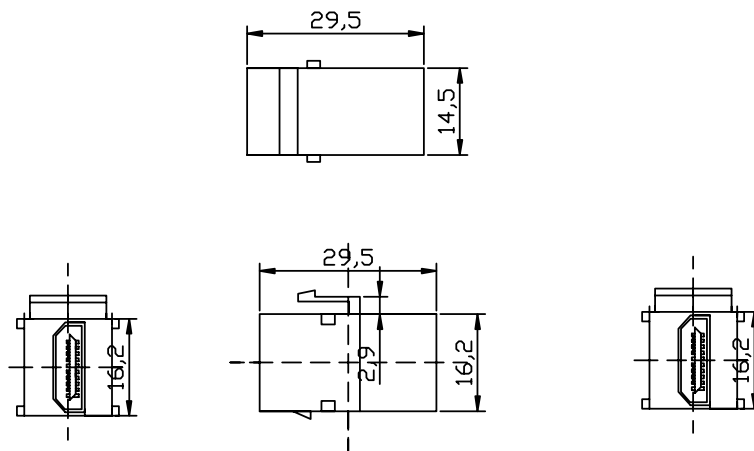

Part no.	Type	EAN Code
NK0013	USB-A	4052792027969
NK0014	HDMI	4052792027976

Package Contents

USB and HDMI Keystone Inline Coupler x 1

Packaging Informations (NK0013)

Packing Dimension	30 x 20 x 16mm
Packing Weight	0.02kg
Carton Dimension	325 x 295 x 320mm
Carton Q'ty	500pcs
Carton Weight	5.5kg

Packing Dimension	30 x 20 x 17mm
Packing Weight	0.02kg
Carton Dimension	325 x 295 x 320mm
Carton Q'ty	500pcs
Carton Weight	5.5kg

X-ON Electronics

Largest Supplier of Electrical and Electronic Components