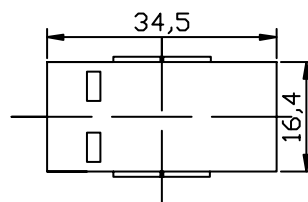

Technical Drawings

NK0013

www.logilink.com

RoHS
compliant

Made in China

* The specifications and pictures are subject to change without notice.
*All trade names referenced are the registered namework of their respective owners.