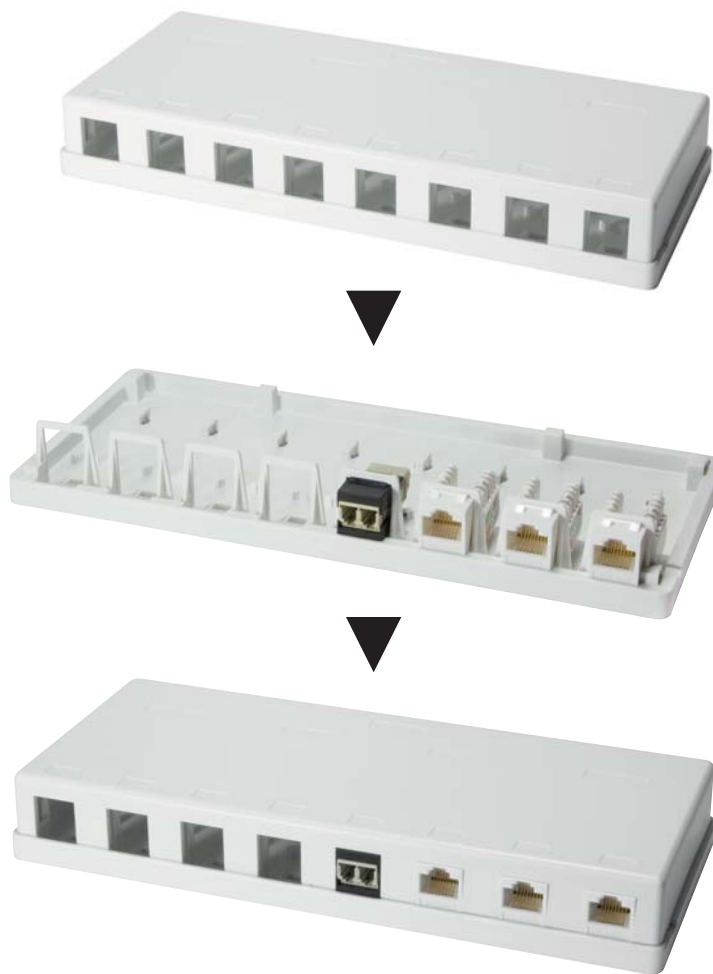

Keystone Surface Mounted Box, 8 Ports UTP, white

Part no.: NK4035

Technical Features

Surface mounted box 93 x 218 x 30,5mm

Suitable for 8 keystone jacks

Sturdy housing, white

Technical Drawings

NK4035

Package Contents

Surface Mounted Box for 8 Keystone Jacks x 1

Packaging Informations

Packing Dimension	mm
Packing Weight	kg
Carton Dimension	380 x 380 x 460mm
Carton Q'ty	70pcs
Carton Weight	kg

NK4035

4 052792 037371