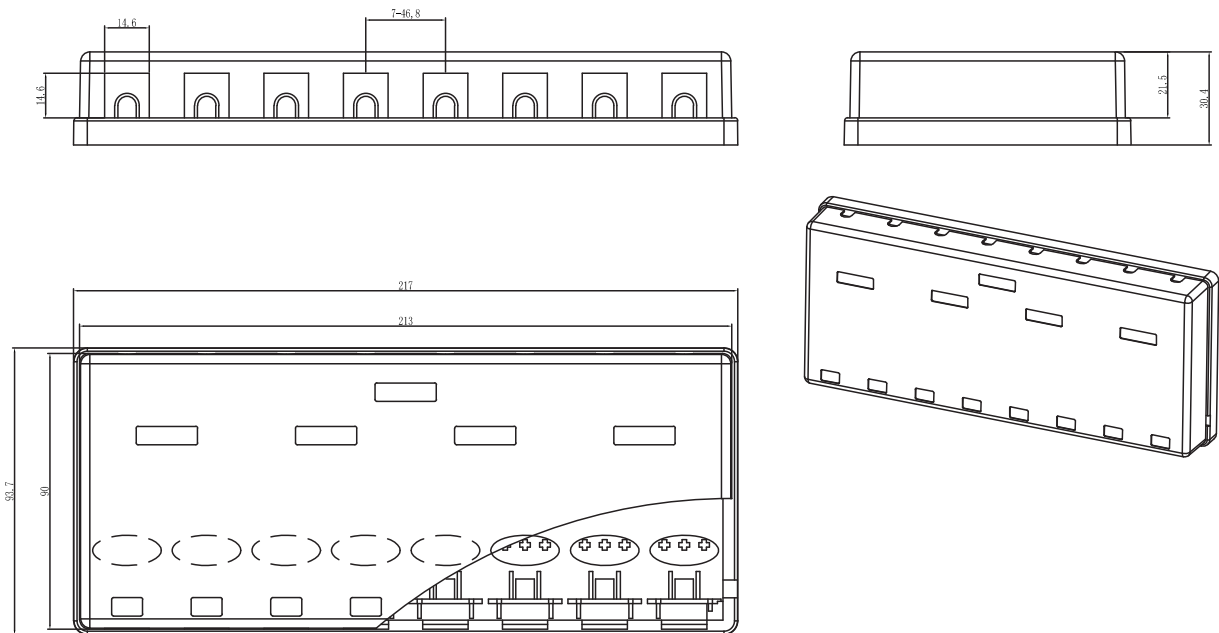

Keystone Surface Mounted Box, 8 Ports UTP, white

Part no.: NK4035

Technical Features

Surface mounted box 93 x 218 x 30,5mm

Suitable for 8 keystone jacks

Sturdy housing, white

Technical Drawings

NK4035

Package Contents

Surface Mounted Box for 8 Keystone Jacks x 1

Packaging Informations

Packing Dimension	mm
Packing Weight	kg
Carton Dimension	380 x 380 x 460mm
Carton Q'ty	70pcs
Carton Weight	kg

NK4035

4 052792 037371