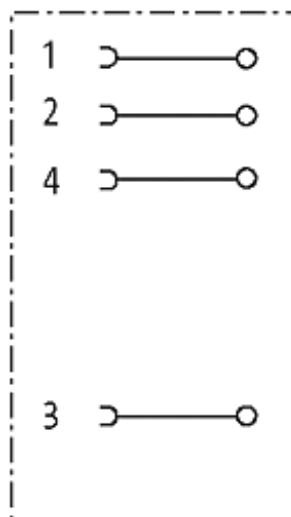

MOSA M12 FEMALE 0° FIELD-WIREABLE (IDC)4-pol. 0.25...0.5mm²

Female straight

4-pole

Connection cross section: 0.25...0.5 mm²

Art.-No. 7005 - M12 Lite - (plastic hexagonal screw) on request

The resistance to aggressive media should be individually tested for your application.
Further details on request.

[Link to Product](#)**Illustration**

Female

Product may differ from Image

Approvals

Form

Form 12601

Technical Data

| | |
|-------------------------------|---|
| Operating voltage | max. 32 V AC/DC |
| Operating current per contact | max. 4 A |
| Connection cross section | 0.25...0.5 mm ² (conductor diameter min. 0.1 mm) |
| Sealing range (cable Ø) | 4...5.1 mm |
| Wire isolation | PVC, PP, TPE |
| Outer wire Ø | 1.2...1.6 mm |
| Locking of ports | Screw thread M12 × 1 mm (recommended torque 0.6 Nm) self-securing |
| Protection | IP67 inserted and tightened (EN 60529) |