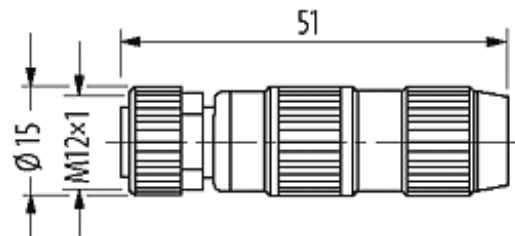

MOSA M12 FEMALE 0° FIELD-WIREABLE (IDC)4-pol. 0.25...0.5mm²

Female straight

4-pole

Connection cross section: 0.25...0.5 mm²

Art.-No. 7005 - M12 Lite - (plastic hexagonal screw) on request

The resistance to aggressive media should be individually tested for your application.
Further details on request.

[Link to Product](#)**Illustration**

Female

Product may differ from Image

Approvals

Form

Form 12601

Technical Data

| | |
|-------------------------------|---|
| Operating voltage | max. 32 V AC/DC |
| Operating current per contact | max. 4 A |
| Connection cross section | 0.25...0.5 mm ² (conductor diameter min. 0.1 mm) |
| Sealing range (cable Ø) | 4...5.1 mm |
| Wire isolation | PVC, PP, TPE |
| Outer wire Ø | 1.2...1.6 mm |
| Locking of ports | Screw thread M12 × 1 mm (recommended torque 0.6 Nm) self-securing |
| Protection | IP67 inserted and tightened (EN 60529) |

General data

| | |
|----------------------|--------------|
| Temperature range | -25...+85 °C |
| Dimensions H × W × D | 51×15×15 mm |

Commercial data

The information in this brochure has been compiled with the utmost care.