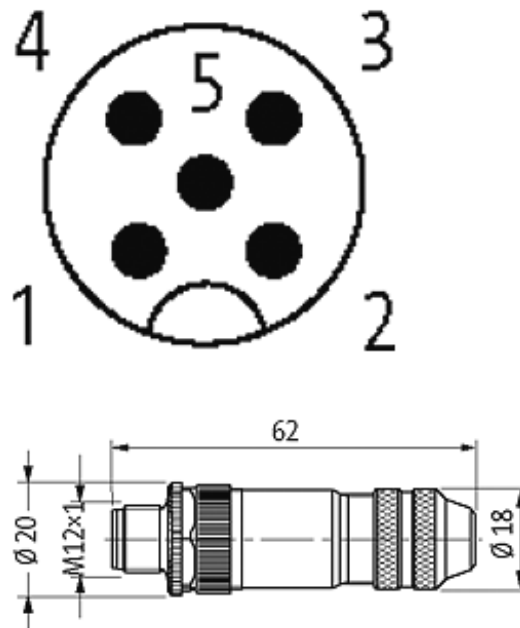

M12 MALE 0° SHIELDED WIREABLE SCREW TERM.5-pol. max.0,75mm² 4-6mm

Male straight

5-pole, shielded

Clamping range cable entry: 4...6 mm

[Link to Product](#)**Illustration**

Male

Product may differ from Image

Approvals

Form

13301

Technical Data

Operating voltage	max. 125 V AC/DC
Operating current per contact	max. 4 A
Connection cross section	max. 0.75 mm ²
Sealing range (cable diameter)	4...6 mm
Protection	IP67 inserted and tightened (EN 60529)
Housing	CuZn, nickel plated