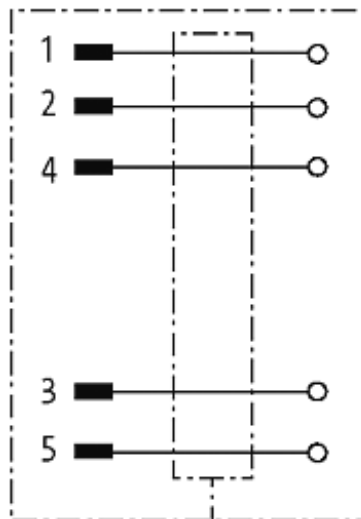

M12 MALE 0° SHIELDED WIREABLE SCREW TERM.5-pol. max.0,75mm² 4-6mm

Male straight

5-pole, shielded

Clamping range cable entry: 4...6 mm

[Link to Product](#)**Illustration**

Male

Product may differ from Image

Approvals

Form

13301

Technical Data

Operating voltage	max. 125 V AC/DC
Operating current per contact	max. 4 A
Connection cross section	max. 0.75 mm ²
Sealing range (cable diameter)	4...6 mm
Protection	IP67 inserted and tightened (EN 60529)
Housing	CuZn, nickel plated