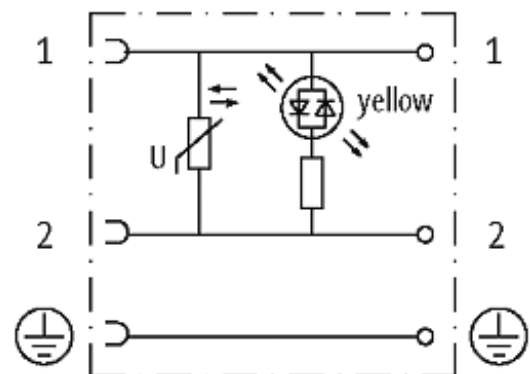

SVS ECO LED VALVE PLUG FORM C 8MM LED VDR 230V

2+PE field-wireable M12

Form C (8 mm)
230 V AC/DC with LED and VDR
metric

[Link to Product](#)

Illustration

Product may differ from Image

Approvals

Form

Form 30125

Technical Data

Operating voltage	230 V AC/DC $\pm 10\%$
Operating current per contact	max. 1.5 A
Connection cross section	0.34...0.5 mm ²
Sealing range (cable \varnothing)	4...6 mm
Locking of ports	M2.5 (recommended torque 0.4 Nm)
Compression gland	M12 \times 1.75 mm
Contact figure	Cable outlet can be turned in 90° steps
Protection	IP65 inserted and tightened