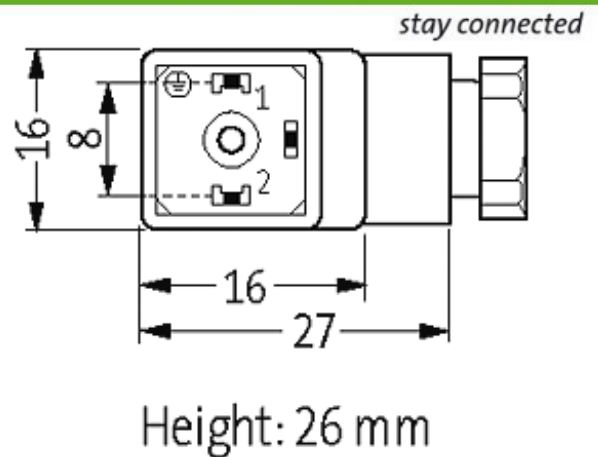

SVS ECO LED VALVE PLUG FORM C 8MM LED VDR 230V

2+PE field-wireable M12

Form C (8 mm)
230 V AC/DC with LED and VDR
metric

[Link to Product](#)

Illustration

Product may differ from Image

Approvals

Form

Form 30125

Technical Data

Operating voltage	230 V AC/DC $\pm 10\%$
Operating current per contact	max. 1.5 A
Connection cross section	0.34...0.5 mm ²
Sealing range (cable \varnothing)	4...6 mm
Locking of ports	M2.5 (recommended torque 0.4 Nm)
Compression gland	M12 \times 1.75 mm
Contact figure	Cable outlet can be turned in 90° steps
Protection	IP65 inserted and tightened