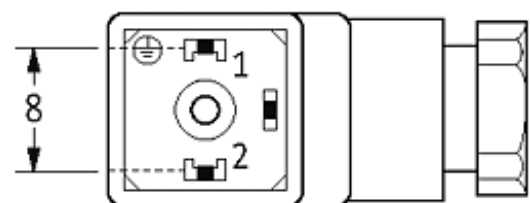

SVS ECO LED VALVE PLUG FORM C 8MM LED VDR 230V

2+PE field-wireable M12

Form C (8 mm)
230 V AC/DC with LED and VDR
metric

[Link to Product](#)

Illustration

Product may differ from Image

Approvals

Form

Form 30125

Technical Data

Operating voltage	230 V AC/DC $\pm 10\%$
Operating current per contact	max. 1.5 A
Connection cross section	0.34...0.5 mm ²
Sealing range (cable \varnothing)	4...6 mm
Locking of ports	M2.5 (recommended torque 0.4 Nm)
Compression gland	M12 \times 1.75 mm
Contact figure	Cable outlet can be turned in 90° steps
Protection	IP65 inserted and tightened