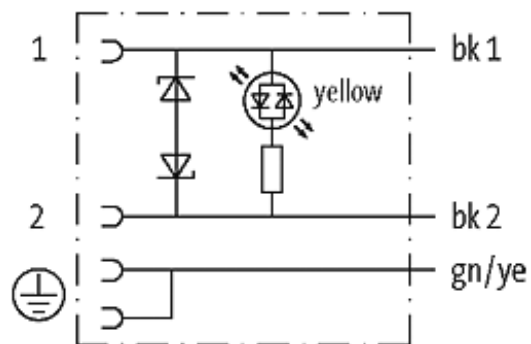

MSUD valve form CI 9,4mm with cable PUR-JZ 3x0,75 yellow 5m

Form CI (9.4 mm) industrial standard
24 V AC/DC with LED and suppression

Image

Vicarious picture

Form	94021
Technical Data	
Operating voltage	24 V AC/DC ±25 %
Operating current per contact	max. 4 A
Switch off peak	max. 55 V
Switch off delay time	max. 20 ms
Locking of ports	M3 (recommended torque 0.4 Nm)
Protection	IP65 and IP67 when plugged and screwed down (EN 60529)
Housing	Black plastic (gray on request)
Temperature range	-25...+85 °C, depending on cable quality
Cable	
No./diameter of wires	3 × 0.75 mm ²
Wire isolation	PVC (bk, num, gnye)
C-track properties	2 million
Jacket	PUR/PVC
Outer diameter	approx. 5.9 mm
Bend radius (moving)	15 × outer diameter
Temperature range (fixed)	-30...+80 °C
Temperature range (mobile)	-5...+80 °C
Commercial data	
Net weight	273
Weight unit	Gram
Basic unit	pc.
Customs tariff number	85444290
Unit (piece)	1
Minimum order quantity (piece)	1
Comments	<p>Further cable lengths on request.</p> <p>Plastic housings with good resistance against chemicals and oils.</p> <p>The resistance to aggressive media should be individually tested for your application. Further details on request.</p>

All data on this data sheet was compiled carefully.

Liability regarding correctness, completeness, and actuality is limited to gross negligence. Created: 06/14

Contact layout

Circuit diagram

Dimension drawing