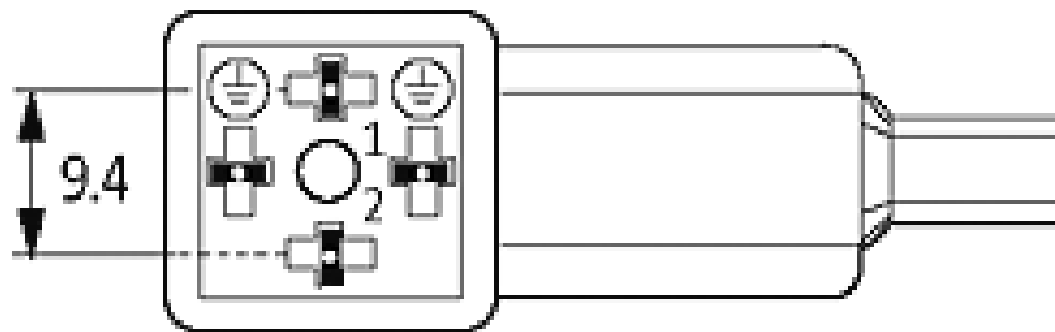

MSUD valve form CI 9,4mm with cable PUR-JZ 3x0,75 yellow 5m

Form CI (9.4 mm) industrial standard
24 V AC/DC with LED and suppression

Image

Vicarious picture

Form	94021
Technical Data	
Operating voltage	24 V AC/DC ±25 %
Operating current per contact	max. 4 A
Switch off peak	max. 55 V
Switch off delay time	max. 20 ms
Locking of ports	M3 (recommended torque 0.4 Nm)
Protection	IP65 and IP67 when plugged and screwed down (EN 60529)
Housing	Black plastic (gray on request)
Temperature range	-25...+85 °C, depending on cable quality
Cable	
No./diameter of wires	3 × 0.75 mm ²
Wire isolation	PVC (bk, num, gnye)
C-track properties	2 million
Jacket	PUR/PVC
Outer diameter	approx. 5.9 mm
Bend radius (moving)	15 × outer diameter
Temperature range (fixed)	-30...+80 °C
Temperature range (mobile)	-5...+80 °C
Commercial data	
Net weight	273
Weight unit	Gram
Basic unit	pc.
Customs tariff number	85444290
Unit (piece)	1
Minimum order quantity (piece)	1
Comments	<p>Further cable lengths on request.</p> <p>Plastic housings with good resistance against chemicals and oils.</p> <p>The resistance to aggressive media should be individually tested for your application. Further details on request.</p>

All data on this data sheet was compiled carefully.

Liability regarding correctness, completeness, and actuality is limited to gross negligence. Created: 06/14

Contact layout

Circuit diagram

Dimension drawing