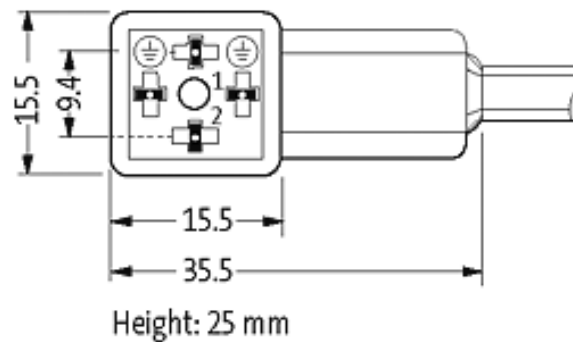

MSUD valve form CI 9,4mm with cable PUR-JZ 3x0,75 yellow 5m

Form CI (9.4 mm) industrial standard
24 V AC/DC with LED and suppression

Image

Vicarious picture

Form	94021
Technical Data	
Operating voltage	24 V AC/DC ±25 %
Operating current per contact	max. 4 A
Switch off peak	max. 55 V
Switch off delay time	max. 20 ms
Locking of ports	M3 (recommended torque 0.4 Nm)
Protection	IP65 and IP67 when plugged and screwed down (EN 60529)
Housing	Black plastic (gray on request)
Temperature range	-25...+85 °C, depending on cable quality
Cable	
No./diameter of wires	3 × 0.75 mm ²
Wire isolation	PVC (bk, num, gnye)
C-track properties	2 million
Jacket	PUR/PVC
Outer diameter	approx. 5.9 mm
Bend radius (moving)	15 × outer diameter
Temperature range (fixed)	-30...+80 °C
Temperature range (mobile)	-5...+80 °C
Commercial data	
Net weight	273
Weight unit	Gram
Basic unit	pc.
Customs tariff number	85444290
Unit (piece)	1
Minimum order quantity (piece)	1
Comments	<p>Further cable lengths on request.</p> <p>Plastic housings with good resistance against chemicals and oils.</p> <p>The resistance to aggressive media should be individually tested for your application. Further details on request.</p>

All data on this data sheet was compiled carefully.

Liability regarding correctness, completeness, and actuality is limited to gross negligence. Created: 06/14

Contact layout

Circuit diagram

Dimension drawing