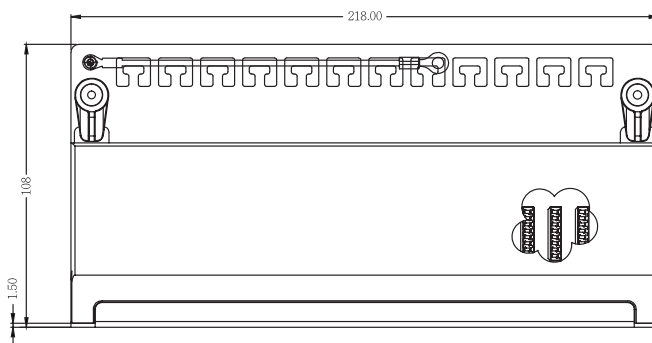

Cat.6 Patch Panel, 12-Port, Shielded

Part no.: NP0017

Technical Features

Cat. 6 Class E, ISO/IEC 11801 & EN50173

12 shielded RJ45 ports with gold flash contact

Desktop Patch Panel

Metal Chassis

Color: RAL9005 Black

Technical Drawings

NP0017

4 052792 041415

Made in China

www.logilink.de

RoHS
compliant

* The specifications and pictures are subject to change without notice.
*All trade names referenced are the registered trademark of their respective owners.

Package Contents

Cat.6 Patch Panel x 1

Packaging Informations

Packing Dimension	275 x 135 x 55mm
Packing Weight	0.85kg
Carton Dimension	570 x 290 x 290mm
Carton Q'ty	20pcs
Carton Weight	17.7kg

NP0017

4 052792 041415