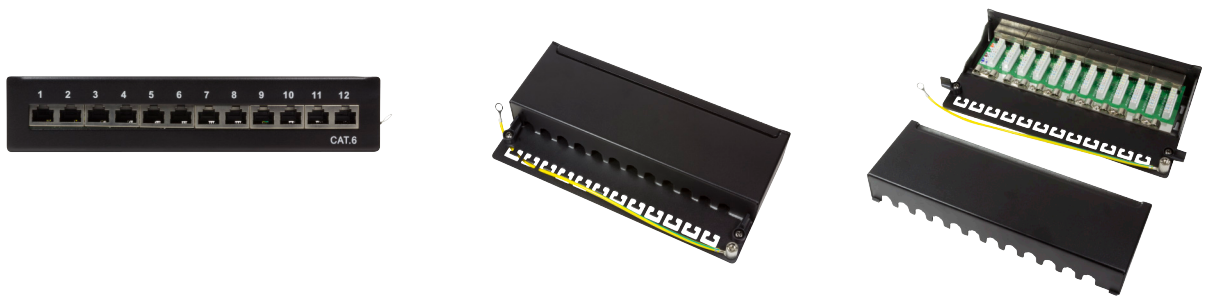

Cat.6 Patch Panel, 12-Port, Shielded

Part no.: NP0017

Technical Features

Cat. 6 Class E, ISO/IEC 11801 & EN50173

12 shielded RJ45 ports with gold flash contact

Desktop Patch Panel

Metal Chassis

Color: RAL9005 Black

Technical Drawings

NP0017

4 052792 041415

Made in China

www.logilink.de

RoHS
compliant

* The specifications and pictures are subject to change without notice.
*All trade names referenced are the registered trademark of their respective owners.

Package Contents

Cat.6 Patch Panel x 1

Packaging Informations

Packing Dimension	275 x 135 x 55mm
Packing Weight	0.85kg
Carton Dimension	570 x 290 x 290mm
Carton Q'ty	20pcs
Carton Weight	17.7kg

NP0017

4 052792 041415