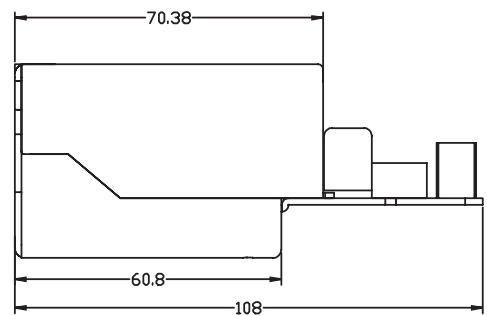

Technical Drawings

NP0017

4 052792 041415

Made in China

www.logilink.de

RoHS
compliant

* The specifications and pictures are subject to change without notice.
*All trade names referenced are the registered trademark of their respective owners.