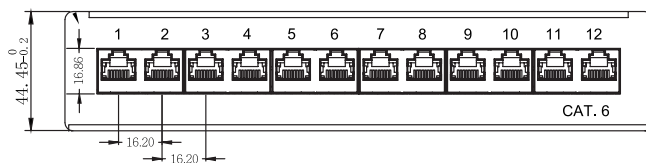

Cat.6 Patch Panel, 12-Port, Shielded

Part no.: NP0017

Technical Features

Cat. 6 Class E, ISO/IEC 11801 & EN50173

12 shielded RJ45 ports with gold flash contact

Desktop Patch Panel

Metal Chassis

Color: RAL9005 Black

Technical Drawings

NP0017

4 052792 041415

Made in China

www.logilink.de

RoHS
compliant

* The specifications and pictures are subject to change without notice.
*All trade names referenced are the registered trademark of their respective owners.

Package Contents

Cat.6 Patch Panel x 1

Packaging Informations

Packing Dimension	275 x 135 x 55mm
Packing Weight	0.85kg
Carton Dimension	570 x 290 x 290mm
Carton Q'ty	20pcs
Carton Weight	17.7kg

NP0017

4 052792 041415