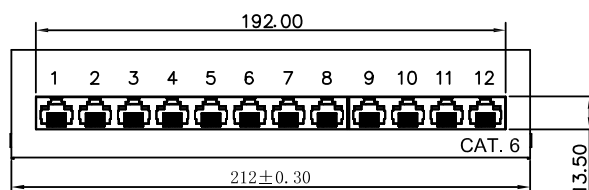

Cat.6 Patch Panel, 12-Port, Shielded

Part no.: NP0017A

Technical Features

Category 6 Class E 250 MHz

ISO/IEC 11801 and TIA/EIA 568B.2-1

12 shielded RJ45 jacks

Steel housing, RAL 7035 light grey

Technical Drawings

Package Contents

Cat.6 Patch Panel x 1

Quick Installation Guide x 1

Packaging Informations

Packing Dimension	290 x 185 x 45mm
Packing Weight	0.94kg
Carton Dimension	400 x 310 x 550mm
Carton Q'ty	20pcs
Carton Weight	19.5kg