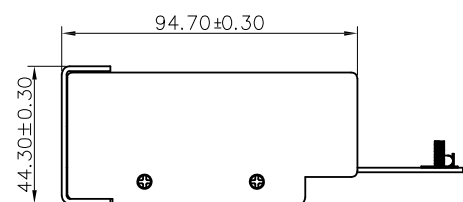

Cat.6 Patch Panel, 12-Port, Shielded

Part no.: NP0017A

Technical Features

Category 6 Class E 250 MHz

ISO/IEC 11801 and TIA/EIA 568B.2-1

12 shielded RJ45 jacks

Steel housing, RAL 7035 light grey

Technical Drawings

Package Contents

Cat.6 Patch Panel x 1

Quick Installation Guide x 1

Packaging Informations

Packing Dimension	290 x 185 x 45mm
Packing Weight	0.94kg
Carton Dimension	400 x 310 x 550mm
Carton Q'ty	20pcs
Carton Weight	19.5kg