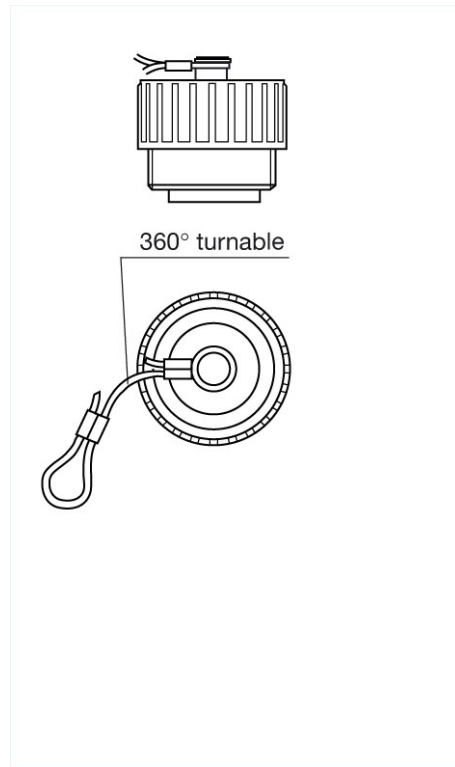

Picture

Drawing

Belden Deutschland GmbH
Im Gewerbepark 2
58579 Schalksmühle
Germany
Phone: +49 7127/14-1806
E-Mail: icos-sales@belden.com

The information published in the websites has been compiled as carefully as possible. It is subject to alteration without notice in technical as well as in price-related/commercial respect. The complete information and data were available on user documentation. Mandatory information can only be obtained by a concrete query.