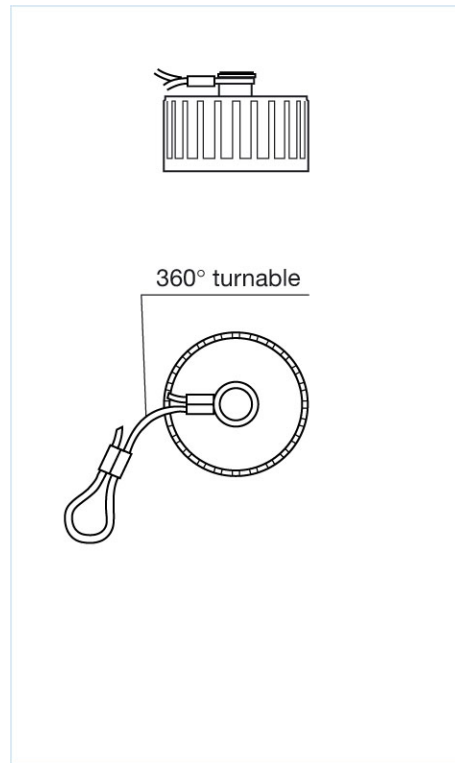

HIRSCHMANN

A BELDEN BRAND

Industrial Connecting Solutions: Circular Connectors: MIL, DIN, Universal Connectors: MIL-C-5015 or VG 95342 Connectors (CM series): Accessories CM-series: CM 02 SD 14S

<http://www.e-catalog.beldensolutions.com/link/57078-24228-256281-256284-24363-24366-36159/en/conf/ui/state>

Picture

Drawing

Belden Deutschland GmbH

Im Gewerbepark 2

58579 Schalksmühle

Germany

Phone: +49 7127/14-1806

E-Mail: icos-sales@belden.com

The information published in the websites has been compiled as carefully as possible. It is subject to alteration without notice in technical as well as in price-related/commercial respect. The complete information and data were available on user documentation. Mandatory information can only be obtained by a concrete query.