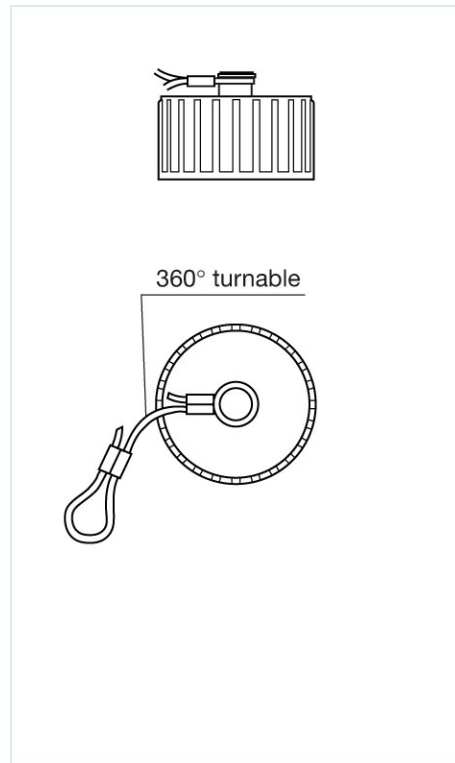

HIRSCHMANN

A BELDEN BRAND

Industrial Connecting Solutions: Circular Connectors: MIL, DIN, Universal Connectors: MIL-C-5015 or VG 95342 Connectors (CM series): Accessories CM-series: CM 02 SD 20

<http://www.e-catalog.beldensolutions.com/link/57078-24228-256281-256284-24363-24366-36162/en/conf/ui/state>

Picture

Drawing

Belden Deutschland GmbH

Im Gewerbepark 2

58579 Schalksmühle

Germany

Phone: +49 7127/14-1806

E-Mail: icos-sales@belden.com

The information published in the websites has been compiled as carefully as possible. It is subject to alteration without notice in technical as well as in price-related/commercial respect. The complete information and data were available on user documentation. Mandatory information can only be obtained by a concrete query.