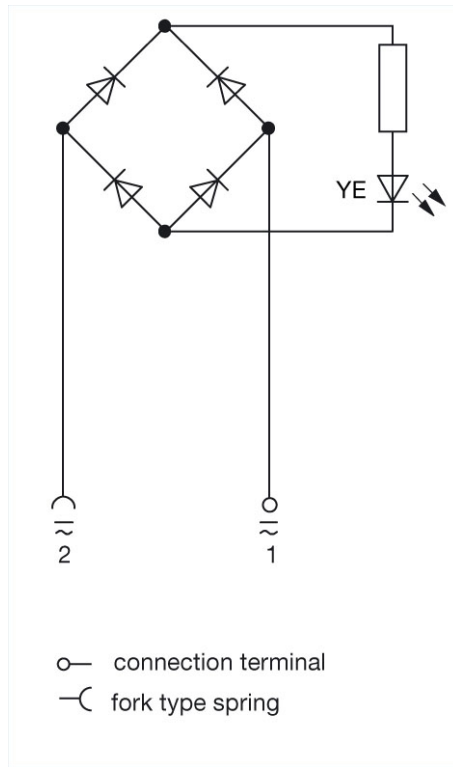

Picture
Drawing

Belden Deutschland GmbH
Im Gewerbepark 2
58579 Schalksmühle
Germany
Phone: +49 7127/14-1806
E-Mail: icos-sales@belden.com

The information published in the websites has been compiled as carefully as possible. It is subject to alteration without notice in technical as well as in price-related/commercial respect. The complete information and data were available on user documentation. Mandatory information can only be obtained by a concrete query.