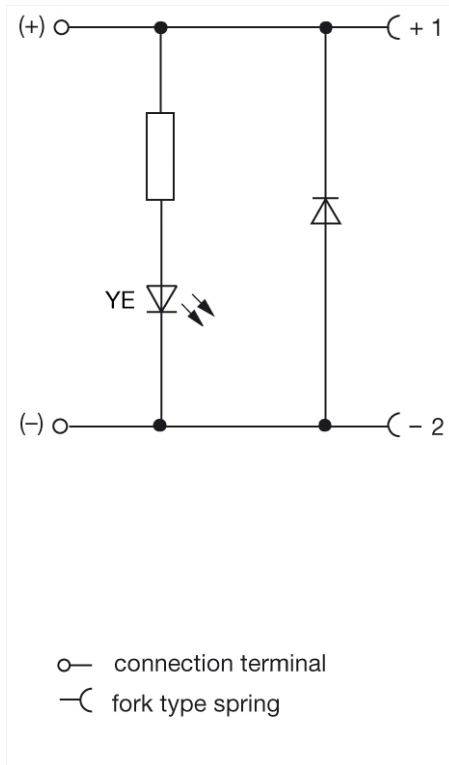

Picture

Drawing

Belden Deutschland GmbH
Im Gewerbepark 2
58579 Schalksmühle
Germany
Phone: +49 7127/14-1806
E-Mail: icos-sales@belden.com

The information published in the websites has been compiled as carefully as possible. It is subject to alteration without notice in technical as well as in price-related/commercial respect. The complete information and data were available on user documentation. Mandatory information can only be obtained by a concrete query.