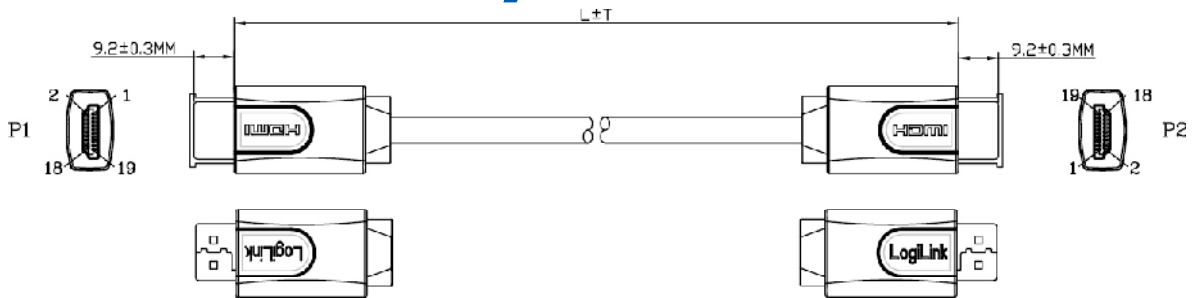

Art No. CHB1101 to CHB1120

HDMI Cable, M/M, High Speed with Ethernet, Black

The optimized HDMI cable is specially designed for the latest HDMI version. The HDMI Ethernet Channel technology consolidates video, audio, and data streams into a single HDMI cable, and enables high-speed networking at up to 100 Mb/sec. Audio Return Channel allows an HDMI-connected TV with a built-in tuner to send audio data "upstream" to a surround audio system. Imaging 3D via HDMI and support all HDTV formats including 480p, 720p, 1080i, 1080p and 4K (4096 x 2160). In addition to RGB color and x.v.Color, it supports for three additional color spaces (sYCC60, Adobe RGB, and Adobe YCC601), enabling to deliver better accurate color on an HDTV.

Pin Assignment

* The specifications and pictures are subject to change without notice.
 *All trade names referenced are the registered trademark of their respective owners.

Art No. CHB1101 to CHB1120

HDMI Cable, M/M, High Speed with Ethernet, Black

Specification:

- HDMI High Speed with Ethernet Cable, Gold plated, Type A, M/M, length: from 1M to 20M
- UL20276 (28AWG*IPR+EAM)*5C+28AWG*4C+AEB OD:7.3MM Black
- HDMI Male 19P Solder Type, Insulation: Black, Gold Plated
- Transparent PE
- PVC 65P Color: Black
- HDMI Transparent Dust Cap
- PVC 45P Color: Blue

Electrical Test:

1. 100% Test (Open, Short, Mis Wire)
2. Contact Resistance: 2 ohm max.
3. Insulation Resistance: 10M ohm min.
4. Hi-Pot Test: DC 300V/10ms

Packaging Information:

Model Name	L	T	Q'ty	Carton Dimension	EAN Code
CHB1101	100cm	2cm	20pcs	420x340x270 mm	4260113572931
CHB1102	200cm	3cm	20pcs	420x340x270 mm	4260113572948
CHB1103	300cm	4cm	20pcs	420x340x270 mm	4260113572955
CHB1105	500cm	5cm	20pcs	420x340x270 mm	4260113572962
CHB1110	1,000cm	10cm	10pcs	490x440x220 mm	4260113572979
CHB1115	1,500cm	10cm	10pcs	490x440x220 mm	4260113572986
CHB1120	2,000cm	10cm	10pcs	490x440x220 mm	4260113572993