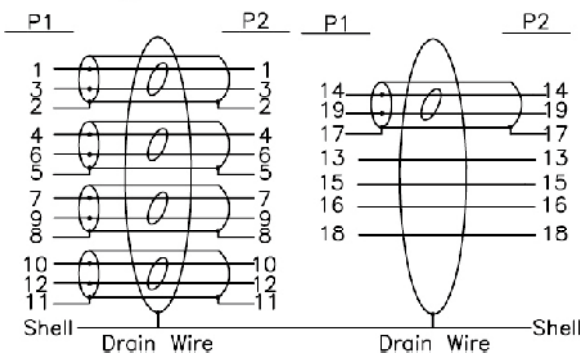

Pin Assignment

* The specifications and pictures are subject to change without notice.
*All trade names referenced are the registered trademark of their respective owners.