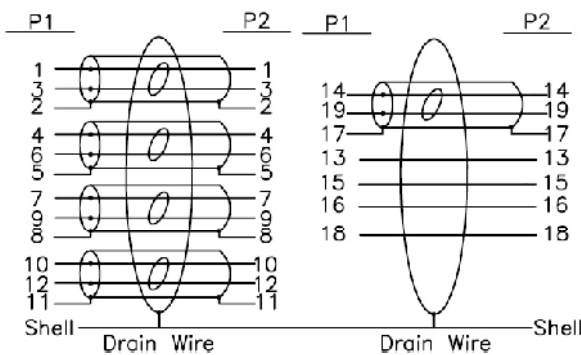

Pin Assignment

* The specifications and pictures are subject to change without notice.
*All trade names referenced are the registered network of their respective owners.