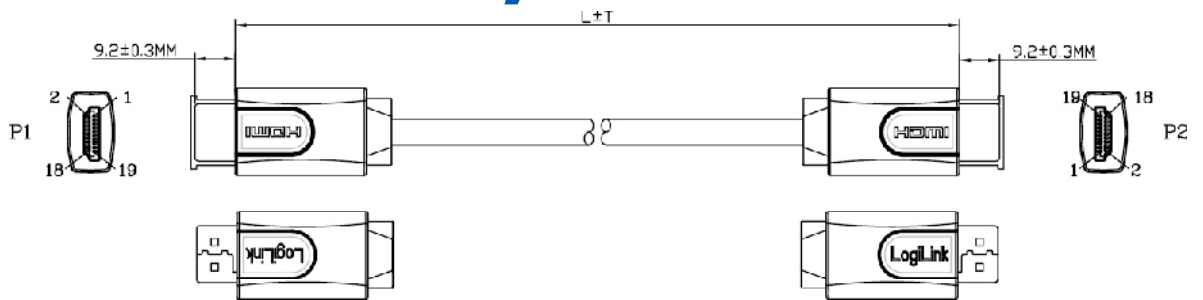

## HDMI Cable, M/M, High Speed with Ethernet, Black

The optimized HDMI cable is specially designed for the latest HDMI version. The HDMI Ethernet Channel technology consolidates video, audio, and data streams into a single HDMI cable, and enables high-speed networking at up to 100 Mb/sec. Audio Return Channel allows an HDMI-connected TV with a built-in tuner to send audio data "upstream" to a surround audio system. Imaging 3D via HDMI and support all HDTV formats including 480p, 720p, 1080i, 1080p and 4K (4096 x 2160). In addition to RGB color and x.v.Color, it supports for three additional color spaces (sYCC60, Adobe RGB, and Adobe YCC601), enabling to deliver better accurate color on an HDTV.

### Specification:

- HDMI High Speed with Ethernet Cable, Gold plated, Type A, M/M, length: from 1M to 20M
- UL20276 (28AWG\*IPR+EAM)\*5C+28AWG\*4C+AEB OD:7.3MM Black
- HDMI Male 19P Solder Type, Insulation: Black, Gold Plated
- Transparent PE
- PVC 65P Color: Black
- HDMI Transparent Dust Cap
- PVC 45P Color: Blue

### Packaging Information:

Model Name	L	T	Q'ty	Carton Dimension	EAN Code
CHB1101	100cm	2cm	20pcs	420x340x270 mm	4260113572931
CHB1102	200cm	3cm	20pcs	420x340x270 mm	4260113572948
CHB1103	300cm	4cm	20pcs	420x340x270 mm	4260113572955
CHB1105	500cm	5cm	20pcs	420x340x270 mm	4260113572962
CHB1110	1,000cm	10cm	10pcs	490x440x220 mm	4260113572979
CHB1115	1,500cm	10cm	10pcs	490x440x220 mm	4260113572986
CHB1120	2,000cm	10cm	10pcs	490x440x220 mm	4260113572993