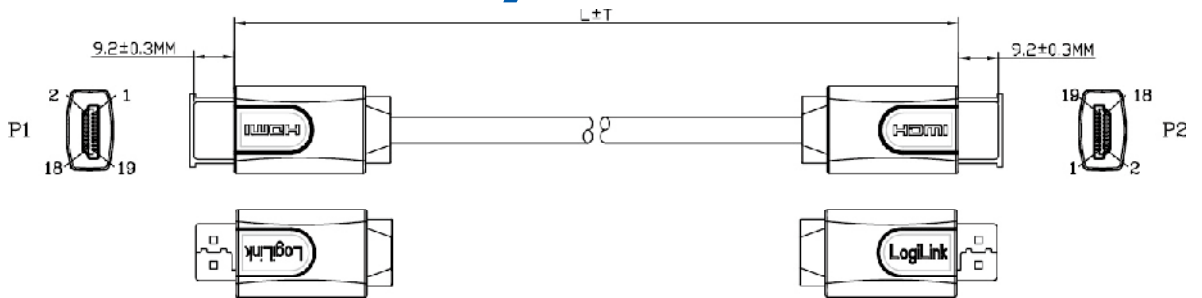

## HDMI Cable, M/M, High Speed with Ethernet, Black

The optimized HDMI cable is specially designed for the latest HDMI version. The HDMI Ethernet Channel technology consolidates video, audio, and data streams into a single HDMI cable, and enables high-speed networking at up to 100 Mb/sec. Audio Return Channel allows an HDMI-connected TV with a built-in tuner to send audio data "upstream" to a surround audio system. Imaging 3D via HDMI and support all HDTV formats including 480p, 720p, 1080i, 1080p and 4K (4096 x 2160). In addition to RGB color and x.v.Color, it supports for three additional color spaces (sYCC60, Adobe RGB, and Adobe YCC601), enabling to deliver better accurate color on an HDTV.

### Specification:

- HDMI High Speed with Ethernet Cable, Gold plated, Type A, M/M, length: from 1M to 20M
- UL20276 (28AWG\*IPR+EAM)\*5C+28AWG\*4C+AEB OD:7.3MM Black
- HDMI Male 19P Solder Type, Insulation: Black, Gold Plated
- Transparent PE
- PVC 65P Color: Black
- HDMI Transparent Dust Cap
- PVC 45P Color: Blue

### Packaging Information:

Model Name	L	T	Q'ty	Carton Dimension	EAN Code
CHB1101	100cm	2cm	20pcs	420x340x270 mm	4260113572931
CHB1102	200cm	3cm	20pcs	420x340x270 mm	4260113572948
CHB1103	300cm	4cm	20pcs	420x340x270 mm	4260113572955
CHB1105	500cm	5cm	20pcs	420x340x270 mm	4260113572962
CHB1110	1,000cm	10cm	10pcs	490x440x220 mm	4260113572979
CHB1115	1,500cm	10cm	10pcs	490x440x220 mm	4260113572986
CHB1120	2,000cm	10cm	10pcs	490x440x220 mm	4260113572993