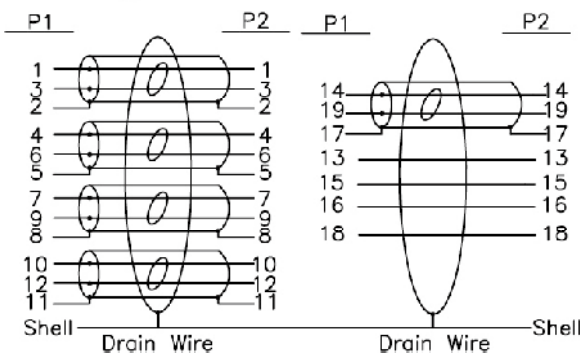

Pin Assignment

* The specifications and pictures are subject to change without notice.
*All trade names referenced are the registered network of their respective owners.