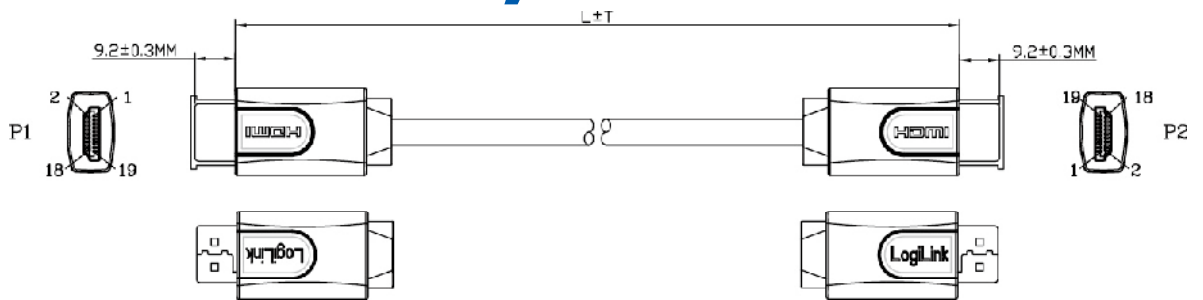

Art No. CHB1101 to CHB1120

HDMI Cable, M/M, High Speed with Ethernet, Black

The optimized HDMI cable is specially designed for the latest HDMI version. The HDMI Ethernet Channel technology consolidates video, audio, and data streams into a single HDMI cable, and enables high-speed networking at up to 100 Mb/sec. Audio Return Channel allows an HDMI-connected TV with a built-in tuner to send audio data "upstream" to a surround audio system. Imaging 3D via HDMI and support all HDTV formats including 480p, 720p, 1080i, 1080p and 4K (4096 x 2160). In addition to RGB color and x.v.Color, it supports for three additional color spaces (sYCC60, Adobe RGB, and Adobe YCC601), enabling to deliver better accurate color on an HDTV.

Pin Assignment

* The specifications and pictures are subject to change without notice.
*All trade names referenced are the registered network of their respective owners.

Art No. CHB1101 to CHB1120

HDMI Cable, M/M, High Speed with Ethernet, Black

Specification:

- HDMI High Speed with Ethernet Cable, Gold plated, Type A, M/M, length: from 1M to 20M
- UL20276 (28AWG*IPR+EAM)*5C+28AWG*4C+AEB OD:7.3MM Black
- HDMI Male 19P Solder Type, Insulation: Black, Gold Plated
- Transparent PE
- PVC 65P Color: Black
- HDMI Transparent Dust Cap
- PVC 45P Color: Blue

Electrical Test:

1. 100% Test (Open, Short, Mis Wire)
2. Contact Resistance: 2 ohm max.
3. Insulation Resistance: 10M ohm min.
4. Hi-Pot Test: DC 300V/10ms

Packaging Information:

Model Name	L	T	Q'ty	Carton Dimension	EAN Code
CHB1101	100cm	2cm	20pcs	420x340x270 mm	4260113572931
CHB1102	200cm	3cm	20pcs	420x340x270 mm	4260113572948
CHB1103	300cm	4cm	20pcs	420x340x270 mm	4260113572955
CHB1105	500cm	5cm	20pcs	420x340x270 mm	4260113572962
CHB1110	1,000cm	10cm	10pcs	490x440x220 mm	4260113572979
CHB1115	1,500cm	10cm	10pcs	490x440x220 mm	4260113572986
CHB1120	2,000cm	10cm	10pcs	490x440x220 mm	4260113572993