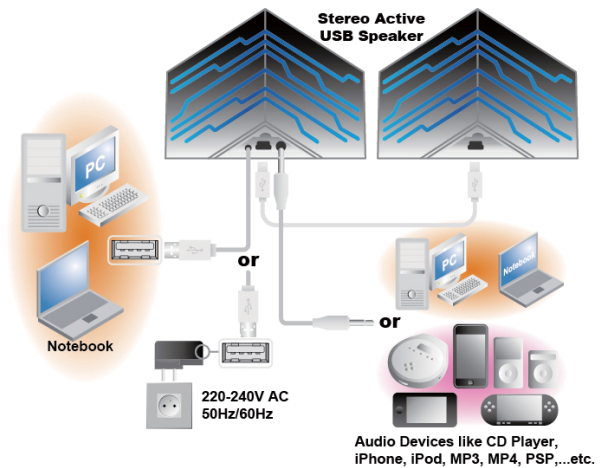

Art No. SP0021

Carisma Stereo Active USB Speaker, Black

Specification:

- Frequency Response: 25Hz – 20KHz
- Driver Size: 2.2 inches (50.8mm)
- Loudspeaker Output: 2 x 3W
- 3.5mm Audio Cable & USB Cable

Feature:

- Unique patented design
- Enhance bass boost technology
- With dynamic bass and stereo sound
- Amazing LED light, inspire you
- Tiny but Powerful speaker suitable for gamers
- With both USB and 3.5mm audio interface to connect most of audio devices like MP3, MP4, iPhone, iPod etc.

Package Contents:

- One pair Stereo Active Speaker
- 1 x USB Connection Cable
- 1 x Audio Cable
- 1 x User Manual

Packaging Information:

- Packing Dimension: 247x108x134 mm
- Packing Weight: 0.74kg
- Carton Dimension: 700x510x140 mm
- Carton Q'ty: 10pcs
- Carton Weight: 8kgs