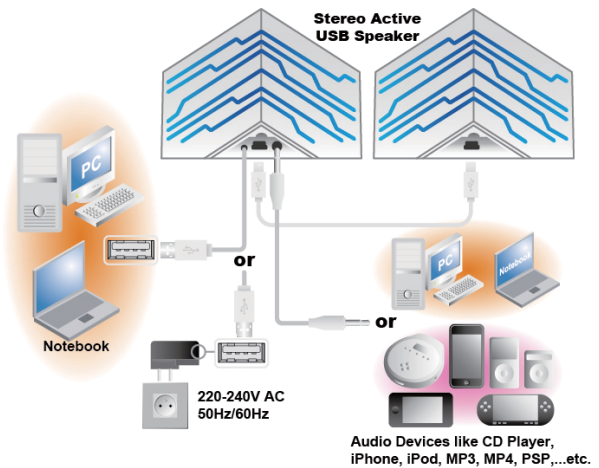

Art No. SP0022

Carisma Stereo Active USB Speaker, White

Specification:

- Frequency Response: 25Hz – 20KHz
- Driver Size: 2.2 inches (50.8mm)
- Loudspeaker Output: 2 x 3W
- 3.5mm Audio Cable & USB Cable

Feature:

- Unique patented design
- Enhance bass boost technology
- With dynamic bass and stereo sound
- Amazing LED light, inspire you
- Tiny but Powerful speaker suitable for gamers
- With both USB and 3.5mm audio interface to connect most of audio devices like MP3, MP4, iPhone, iPod etc.

Package Contents:

- One pair Stereo Active Speaker
- 1 x USB Connection Cable
- 1 x Audio Cable
- 1 x User Manual

Packaging Information:

- Packing Dimension: 247x108x134 mm
- Packing Weight: 0.74kg
- Carton Dimension: 700x510x140 mm
- Carton Q'ty: 10pcs
- Carton Weight: 8kgs