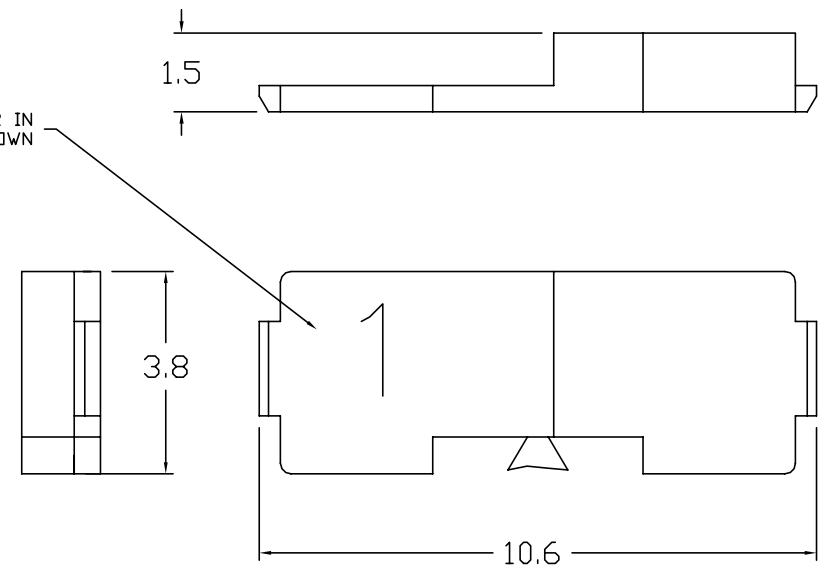

PRODUCT NUMBER	KEY NUMBER
72388-0011LF	1
72388-0021LF	2
72388-0031LF	3
72388-0041LF	4
72388-0051LF	5
72388-0061LF	6
72388-0071LF	7
72388-0081LF	8
72388-0091LF	9
72388-0101LF	10
72388-0111LF	11
72388-0121LF	12
72388-0131LF	13
72388-0141LF	14
72388-0151LF	15
72388-0161LF	16
72388-0171LF	17
72388-0181LF	18

A

B

C

D

CODING NUMBER IN APPROX. AREA SHOWN

NOTES:

- SEE APPLICATION SPECIFICATION, GS-20-002, GS-20-003 FOR INSTRUCTION ON WIRE INSERTION AND ASSEMBLY OF COMPONENTS FOR CONNECTORS USING THESE KEYS.
- MATERIAL:  
GLASS FILLED 612 POLYAMIDE ( UL 94 V-0 ).
- THE PRODUCTS WHERE THE PART NUMBER ENDS IN LF MEET THE EUROPEAN UNION DIRECTIVES AND OTHER COUNTRY REGULATIONS AS DESCRIBED IN GS-22-008.
- THESE PRODUCTS LISTED ON THIS DRAWING WILL NOT WITHSTAND WAVE SOLDER OR REFLOW OPERATIONS.
- FOR LEAD FREE PART NUMBERS, ADD AN 'LF' SUFFIX. EXAMPLE 72388-0011LF.

Copyright FCI.

rev	ecn no	dr	date
C	V05-0594	VS	2005-08-08
D	V06-0613	JRV	2006-06-22
E	N11-0090	A.ZH	2011-04-07

www.fciconnect.com		surface ISO 1302	tolerance ISO 406 ISO 1101	projection MM
		TOLERANCES UNLESS OTHERWISE SPECIFIED		size A4
Dr	J.R.VOLSTROF	1997-11-05	ANGULAR	Scale 1:1
Eng	J.R.VOLSTROF	1997-11-05	LINEAR	0.X ± 0.10
Chr	J.R.VOLSTROF	1997-11-05	0° ±2.0°	0.XX ± 0.05
Appr	J.R.VOLSTROF	1997-11-05	Product family	0.XXX ± 0.02
			METRAL	ECN N11-0090
			Spec ref	RELEASE
FCI			title	Rev. E
			METRAL 4&5 ROW CABLE CONNECTOR CODE KEY	72388
			catalog no	CUSTOMER
				sheet 1 of 1