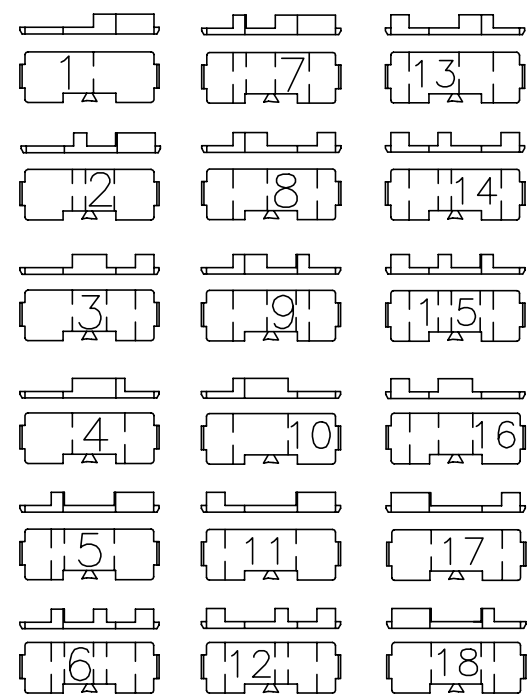

PRODUCT NUMBER	KEY NUMBER
72388-0011LF	1
72388-0021LF	2
72388-0031LF	3
72388-0041LF	4
72388-0051LF	5
72388-0061LF	6
72388-0071LF	7
72388-0081LF	8
72388-0091LF	9
72388-0101LF	10
72388-0111LF	11
72388-0121LF	12
72388-0131LF	13
72388-0141LF	14
72388-0151LF	15
72388-0161LF	16
72388-0171LF	17
72388-0181LF	18

A

B

C

D

CODING NUMBER IN APPROX. AREA SHOWN

NOTES:

- SEE APPLICATION SPECIFICATION, GS-20-002, GS-20-003 FOR INSTRUCTION ON WIRE INSERTION AND ASSEMBLY OF COMPONENTS FOR CONNECTORS USING THESE KEYS.
- MATERIAL:  
GLASS FILLED 612 POLYAMIDE ( UL 94 V-0 ).
- THE PRODUCTS WHERE THE PART NUMBER ENDS IN LF MEET THE EUROPEAN UNION DIRECTIVES AND OTHER COUNTRY REGULATIONS AS DESCRIBED IN GS-22-008.
- THESE PRODUCTS LISTED ON THIS DRAWING WILL NOT WITHSTAND WAVE SOLDER OR REFLOW OPERATIONS.
- FOR LEAD FREE PART NUMBERS, ADD AN 'LF' SUFFIX. EXAMPLE 72388-0011LF.

Copyright FCI.

rev	ecn no	dr	date
C	V05-0594	VS	2005-08-08
D	V06-0613	JRV	2006-06-22
E	N11-0090	A.ZH	2011-04-07

www.fciconnect.com		surface ISO 1302	tolerance ISO 406 ISO 1101	projection MM
		TOLERANCES UNLESS OTHERWISE SPECIFIED		size A4
Dr	J.R.VOLSTROF	1997-11-05	ANGULAR	Scale 1:1
Eng	J.R.VOLSTROF	1997-11-05	LINEAR	0.X ± 0.10
Chr	J.R.VOLSTROF	1997-11-05	0° ±2.0°	0.XX ± 0.05
Appr	J.R.VOLSTROF	1997-11-05	Product family	0.XXX ± 0.02
			METRAL	ECN N11-0090
			Spec ref	RELEASE
FCI			title	Rev. E
			METRAL 4&5 ROW CABLE CONNECTOR CODE KEY	72388
			catalog no	CUSTOMER
				sheet 1 of 1