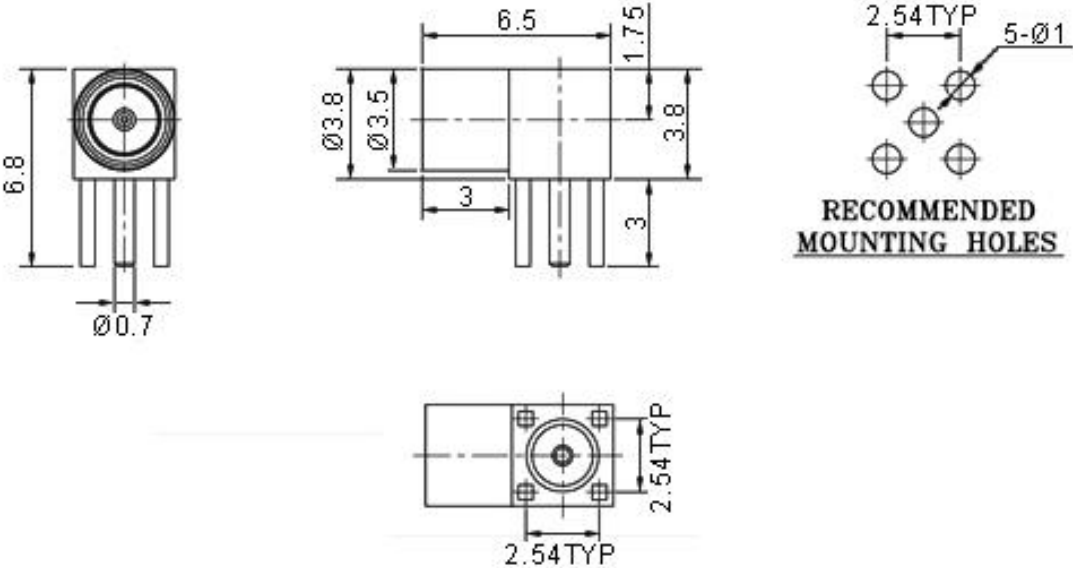

Right angle MMCX female PCB mount
gold plated

X-ON Electronics

Largest Supplier of Electrical and Electronic Components

Click to view similar products for [RF Connectors / Coaxial Connectors](#) category: