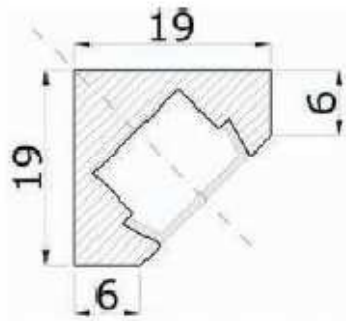

OF-PROF45MDF

LENGTH 1m Material : MDF

Related product : OF-PROF45-CON (plug)

X-ON Electronics

Largest Supplier of Electrical and Electronic Components

Click to view similar products for [LED Lighting Mounting Accessories](#) category: