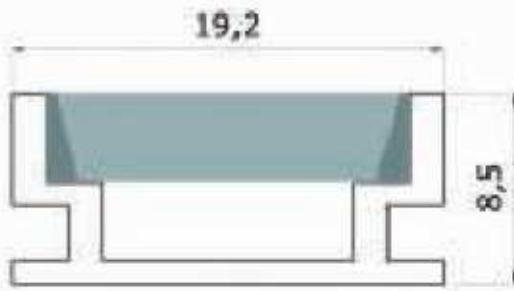

OF-PROFHRALU

LENGTH 1m , material : Aluminium , waterproof

X-ON Electronics

Largest Supplier of Electrical and Electronic Components

Click to view similar products for [LED Lighting Mounting Accessories](#) category: