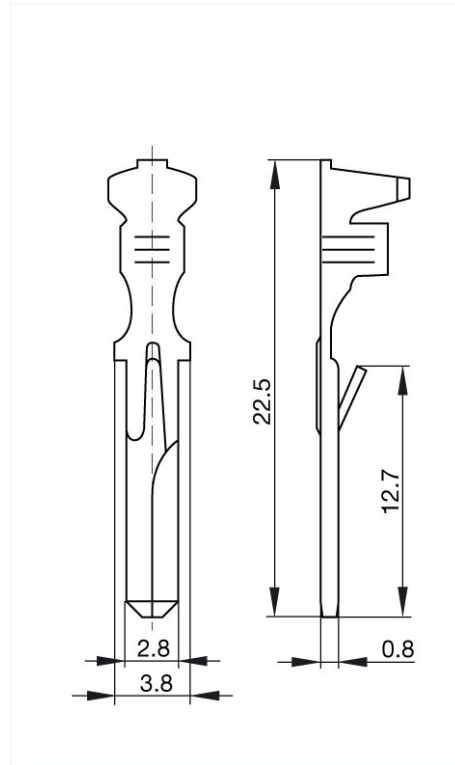

HIRSCHMANN

A BELDEN BRAND

Industrial Connecting Solutions:Rectangular Connectors:Valve Connectors (Type A -B -C):Accessories:Crimp method:RMC 280

<http://www.e-catalog.beldensolutions.com/link/57078-24228-256261-256266-24328-24329-35576/en/conf/ui/state>

Picture

Drawing

Belden Deutschland GmbH

Im Gewerbepark 2

58579 Schalksmühle

Germany

Phone: +49 7127/14-1806

E-Mail: icos-sales@belden.com

The information published in the websites has been compiled as carefully as possible. It is subject to alteration without notice in technical as well as in price-related/commercial respect. The complete information and data were available on user documentation. Mandatory information can only be obtained by a concrete query.