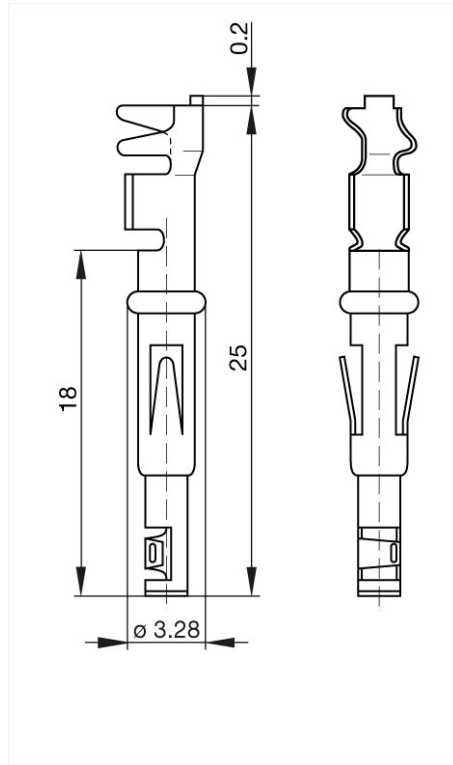

HIRSCHMANN

A BELDEN BRAND

Industrial Connecting Solutions:Contacts, crimping systems, accessories:Contacts:RBC 162/1 Ag

<http://www.e-catalog.beldensolutions.com/link/57078-24228-24379-24380-37036/en/conf/ui/state>

Picture

Drawing

Belden Deutschland GmbH

Im Gewerbepark 2
58579 Schalksmühle
Germany
Phone: +49 7127/14-1806
E-Mail: icos-sales@belden.com

The information published in the websites has been compiled as carefully as possible. It is subject to alteration without notice in technical as well as in price-related/commercial respect. The complete information and data were available on user documentation. Mandatory information can only be obtained by a concrete query.