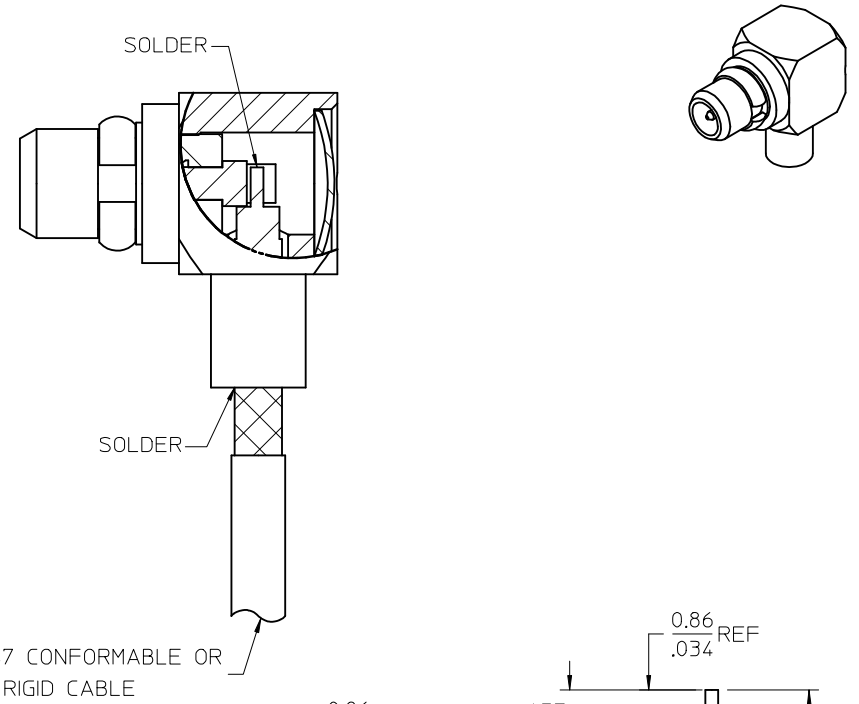

MATERIALS AND FINISHES:

BODY, CAP: BRASS
PLATED: GOLD (SEE TABLE)

CENTER CONTACT: BRASS
PLATED: GOLD (SEE TABLE)

INSULATOR: PTFE

PS-89675-1920	ELECTRO/MECH PERFORM.
SPECIFICATION	DESCRIPTION

73415-2152	73415-2151, ONE PER BAG	FLASH	30u"
73415-2151	PER COMMERIAL REQUIREMENTS, BULK	FLASH	30u"
73415-2150	PER MILITARY REQUIREMENTS, BULK	30u"	50u"
PART NO.	PLATING AND PACKAGING	BODY, CAP, RING	CONTACT
		GOLD THICKNESS	GOLD THICKNESS

CHG: PTFE WAS TEFLON, ADDED GEN TOL VALUES JACKET & NON JACKET CABLE DETAILS. IEC NO: URF-2016-0187 DRW:APRASHO1 2015/08/28 CHK:DLLM 2015/08/28 APPR:AROBERTSON 2015/09/11 A2	QUALITY SYMBOLS ▼=0 ▽=0
	DESCRIPTION REV

SCALE	DESIGN UNITS	THIRD ANGLE PROJECTION
	METRIC	
TITLE MMCX PLUG, R/A FOR SR047 CABLE, 50 OHMS MMCX-PC		
MOLEX INCORPORATED		SHEET NO.
DOCUMENT NO. SD-73415-215		1 OF 1
THIS DRAWING CONTAINS INFORMATION THAT IS PROPRIETARY TO MOLEX INCORPORATED AND SHOULD NOT BE USED WITHOUT WRITTEN PERMISSION		