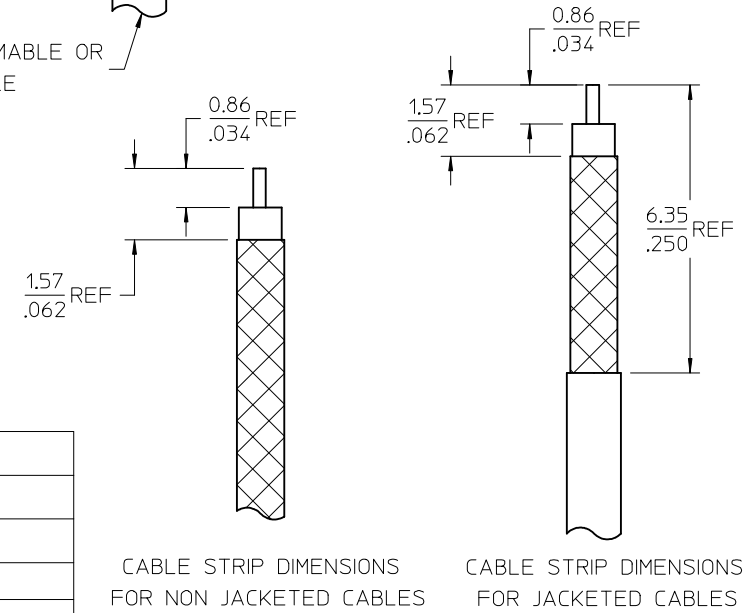

MATERIALS AND FINISHES:

BODY, CAP: BRASS
PLATED: GOLD (SEE TABLE)

CENTER CONTACT: BRASS
PLATED: GOLD (SEE TABLE)

INSULATOR: PTFE

PS-89675-1920	ELECTRO/MECH PERFORM.
SPECIFICATION	DESCRIPTION

73415-2152	73415-2151, ONE PER BAG	FLASH	30u"
73415-2151	PER COMMERIAL REQUIREMENTS, BULK	FLASH	30u"
73415-2150	PER MILITARY REQUIREMENTS, BULK	30u"	50u"
PART NO.	PLATING AND PACKAGING	BODY, CAP, RING	CONTACT
		GOLD THICKNESS	GOLD THICKNESS

CHG: PTFE WAS TEFLON, ADDED GEN TOL VALUES JACKET & NON JACKET CABLE DETAILS. IEC NO: URF-2016-0187 DRW:APRASHO1 2015/08/28 CHK:DLLM 2015/08/28 APPR:AROBERTSON 2015/09/11 A2	QUALITY SYMBOLS ▼=0 ▽=0
	DESCRIPTION REV

GENERAL TOLERANCES (UNLESS SPECIFIED)	
4 PLACES ±	---
3 PLACES ±	---
2 PLACES ±	0.25
1 PLACE ±	---
ANGULAR ± 2°	
DRAFT WHERE APPLICABLE MUST REMAIN WITHIN DIMENSIONS	

DIMENSION STYLE MM/IN	
DRAWN BY	DATE
TEF	2000/06/15
CHECKED BY	DATE
SSS	2000/06/15
APPROVED BY	DATE
GMH	2000/06/15
MATERIAL NO.	SEE TABLE
SIZE	C

SCALE	DESIGN UNITS	THIRD ANGLE PROJECTION
	METRIC	
TITLE MMCX PLUG, R/A FOR SR047 CABLE, 50 OHMS MMCX-PC		
MOLEX INCORPORATED		SHEET NO.
DOCUMENT NO. SD-73415-215		1 OF 1
THIS DRAWING CONTAINS INFORMATION THAT IS PROPRIETARY TO MOLEX INCORPORATED AND SHOULD NOT BE USED WITHOUT WRITTEN PERMISSION		