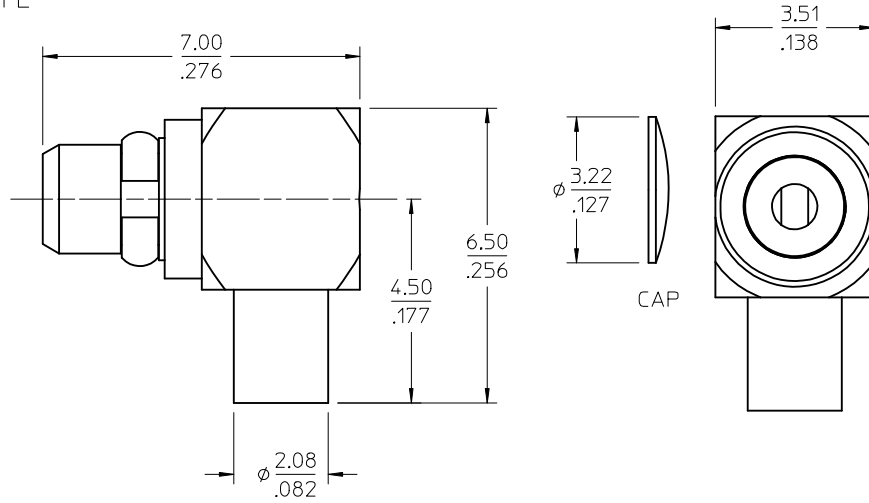

MATERIALS AND FINISHES:

BODY, CAP: BRASS
PLATED: GOLD (SEE TABLE)

CENTER CONTACT: BRASS
PLATED: GOLD (SEE TABLE)

INSULATOR: PTFE

PS-89675-1920	ELECTRO/MECH PERFORM.
SPECIFICATION	DESCRIPTION

73415-2152	73415-2151, ONE PER BAG	FLASH	30u"
73415-2151	PER COMMERIAL REQUIREMENTS, BULK	FLASH	30u"
73415-2150	PER MILITARY REQUIREMENTS, BULK	30u"	50u"
PART NO.	PLATING AND PACKAGING	BODY, CAP, RING	CONTACT
		GOLD THICKNESS	GOLD THICKNESS

CHG: PTFE WAS TEFLON, ADDED GEN TOL VALUES JACKET & NON JACKET CABLE DETAILS. IEC NO: URF-2016-0187 DRW:APRASHO1 2015/08/28 CHK:DLLM 2015/08/28 APPR:AROBERTSON 2015/09/11 A2	QUALITY SYMBOLS ▼=0 ▽=0
	DESCRIPTION REV

GENERAL TOLERANCES (UNLESS SPECIFIED)	
4 PLACES ±	---
3 PLACES ±	---
2 PLACES ±	0.25
1 PLACE ±	---
ANGULAR ± 2°	
DRAFT WHERE APPLICABLE MUST REMAIN WITHIN DIMENSIONS	

DIMENSION STYLE MM/IN	
DRAWN BY	DATE
TEF	2000/06/15
CHECKED BY	DATE
SSS	2000/06/15
APPROVED BY	DATE
GMH	2000/06/15
MATERIAL NO.	SEE TABLE
SIZE	C

SCALE	DESIGN UNITS	THIRD ANGLE PROJECTION
	METRIC	
TITLE MMCX PLUG, R/A FOR SR047 CABLE, 50 OHMS MMCX-PC		
MOLEX INCORPORATED		SHEET NO.
DOCUMENT NO. SD-73415-215		1 OF 1
THIS DRAWING CONTAINS INFORMATION THAT IS PROPRIETARY TO MOLEX INCORPORATED AND SHOULD NOT BE USED WITHOUT WRITTEN PERMISSION		