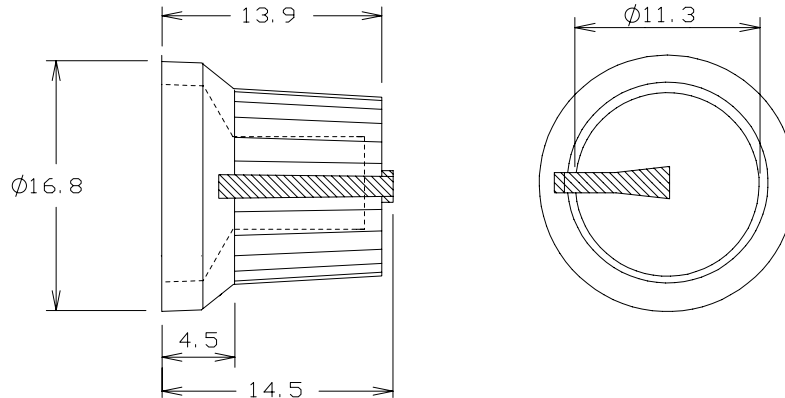

CLIFF

KNOBS K87MBR

CL170844CR
RUBBER FEEL KNOB GREY
6mm splined shaft

CL170846CR
RUBBER FEEL KNOB BLUE
6mm splined shaft

CL170842CR
RUBBER FEEL KNOB RED
6mm splined shaft

CL170847CR
RUBBER FEEL KNOB GREEN
6mm splined shaft

CL170841CR
RUBBER FEEL KNOB WHITE
6mm splined shaft

CL1708475CR
RUBBER FEEL KNOB YELLOW
6mm splined shaft

For further information, contact: sales@cliffuk.co.uk

Cliff Electronic Components Limited,
76 Holmethorpe Avenue, Holmethorpe Ind. Estate,
Redhill, Surrey RH1 2PF U.K.
Tel: +44 (0)1737 771375 Fax: +44 (0)1737 766012