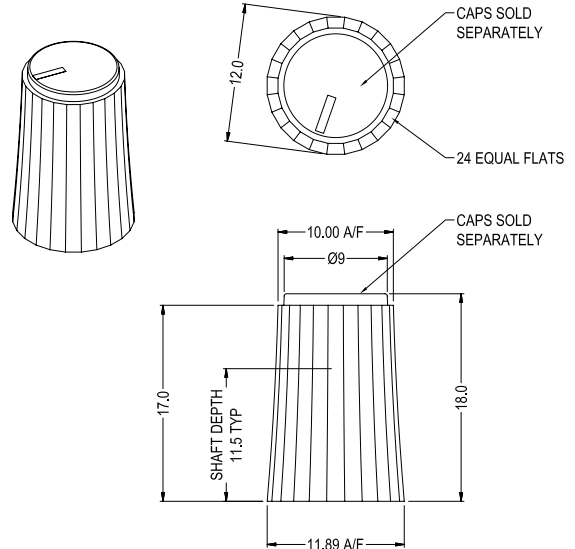

### KNOB DETAILS

VARIANTS KEY : CL1788??			
SHAFT KEY		COLOUR KEY	
1?	6mm SPLINE	?1	OPAQUE
2?	1/4" D	?2	BLACK
3?	1/4" SPLINE	?3	WHITE
4?	4mm D	?4	GREY
5?	NOT USED	?5	GREEN
6?	6mm D	?6	YELLOW
		?7	RED
		?7	BLUE
		?9	BROWN

Example : CL178862 : K88 BLACK 6mm D