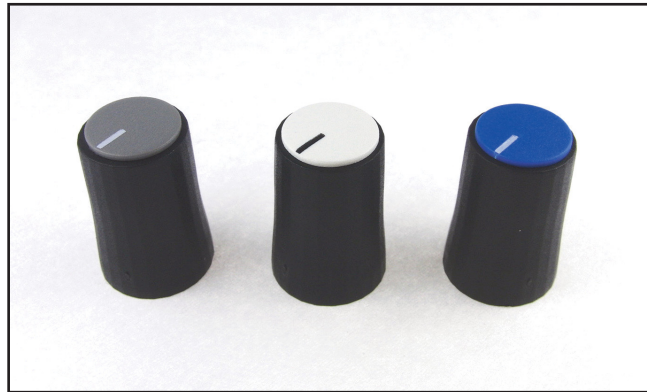

### KNOB DETAILS

VARIANTS KEY : CL1788??			
SHAFT KEY		COLOUR KEY	
1?	6mm SPLINE	?1	OPAQUE
2?	1/4" D	?2	BLACK
3?	1/4" SPLINE	?3	WHITE
4?	4mm D	?4	GREY
5?	NOT USED	?5	GREEN
6?	6mm D	?6	YELLOW
		?7	RED
		?7	BLUE
		?9	BROWN