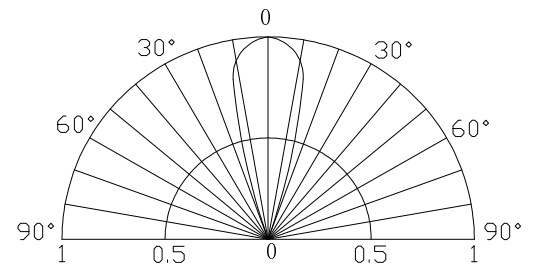

*Pulse width Max 10ms , Duty ratio max 1/10

■Directivity

■Electrical -Optical Characteristics

(Ta=25°C)

Item	Symbol	Condition	Min.	Typ.	Max.	Unit
DC Forward Voltage	V _F	I _F =60mA	2.8	3.2	3.6	V
DC Reverse Current	I _R	V _R =5V	-	-	10	μA
Luminous Flux*	Φ _v	I _F =90mA	28	32	-	lm
		I _F =60mA	19	22	-	
Color Temperature	CCT	I _F =60mA	-	6500	-	K
Chromaticity Coordinates*	x	I _F =60mA	-	0.31	-	
	y	I _F =60mA	-	0.34	-	
50% Power Angle	2θ _{1/2}	I _F =60mA	-	30	-	deg