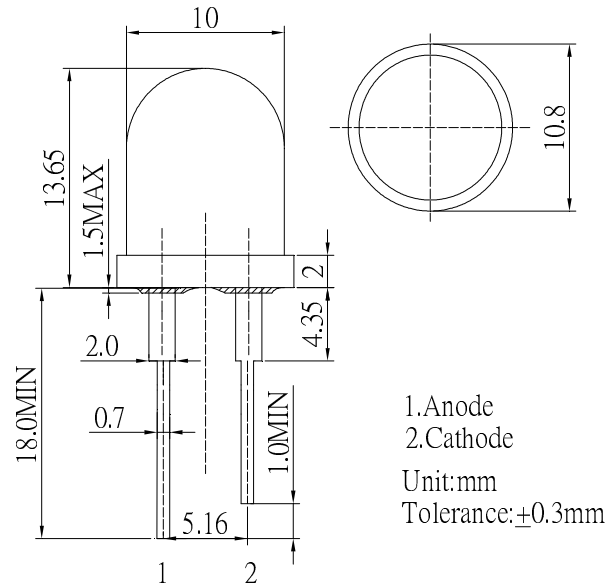

■Outline Dimension

■Absolute Maximum Rating

(Ta=25°C)

Item	Symbol	Value	Unit
DC Forward Current	I _F	90	mA
Pulse Forward Current*	I _{FP}	150	mA
Reverse Voltage	V _R	5	V
Power Dissipation	P _D	324	mW
Operating Temperature	T _{opr}	-30 ~ +85	°C
Storage Temperature	T _{stg}	-40 ~ +100	°C
Lead Soldering Temperature	T _{sol}	260°C/5sec	-

*Pulse width Max 10ms , Duty ratio max 1/10

■Directivity

■Electrical -Optical Characteristics

(Ta=25°C)

Item	Symbol	Condition	Min.	Typ.	Max.	Unit
DC Forward Voltage	V _F	I _F =60mA	2.8	3.2	3.6	V
DC Reverse Current	I _R	V _R =5V	-	-	10	μA
Luminous Flux*	Φ _v	I _F =90mA	28	32	-	lm
		I _F =60mA	19	22	-	
Color Temperature	CCT	I _F =60mA	-	6500	-	K
Chromaticity Coordinates*	x	I _F =60mA	-	0.31	-	
	y	I _F =60mA	-	0.34	-	
50% Power Angle	2θ _{1/2}	I _F =60mA	-	30	-	deg