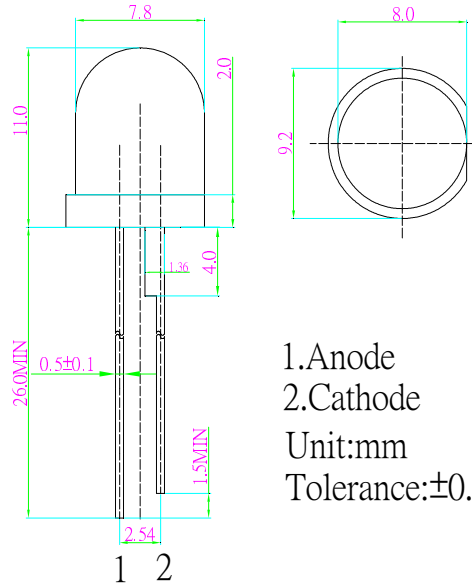

■ **Features**

- High Luminous LEDs
- 8mm Round Standard Directivity
- Superior Weather-resistance
- UV Resistant Epoxy
- Water Clear Type

■ **Applications**

- Traffic signal, Portable light source
- Signage and channel letter
- Decorating and entertainment lighting
- Architectural lighting
- Outdoor/Indoor applications/Other Lighting

■ **Outline Dimension**

1. Anode
2. Cathode
Unit:mm
Tolerance:±0.30mm

■ **Absolute Maximum Rating**

(Ta=25°C)

Item	Symbol	Value	Unit
DC Forward Current	I _F	50	mA
Pulse Forward Current*	I _{FP}	120	mA
Reverse Voltage	V _R	5	V
Power Dissipation	P _D	140	mW
Operating Temperature	T _{opr}	-30 ~ +85	°C
Storage Temperature	T _{stg}	-40 ~ +100	°C
Lead Soldering Temperature	T _{sol}	260 °C/ 5sec	-

*Pulse width Max.10ms Duty ratio max 1/10

■ **Electrical -Optical Characteristics**

(Ta=25°C)

Item	Symbol	Condition	Min.	Typ.	Max.	Unit
DC Forward Voltage	V _F	I _F =50mA	2.0	2.3	2.8	V
DC Reverse Current	I _R	V _R =5V	-	-	10	μA
Domi. Wavelength*	λ _D	I _F =50mA	600	605	610	nm
Luminous Intensity*	I _v	I _F =50mA	35000	40000	-	mcd
50% Power Angle	2θ _{1/2}	I _F =50mA	-	30	-	deg