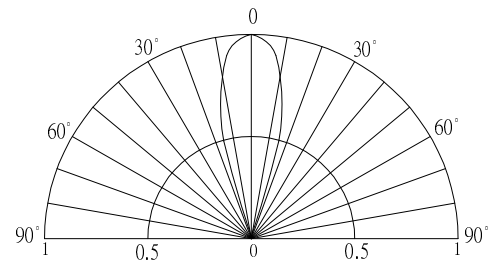

■ **Directivity**