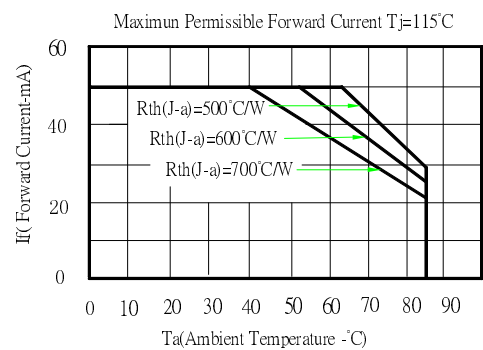

■ **Maximum Forward DC Current**