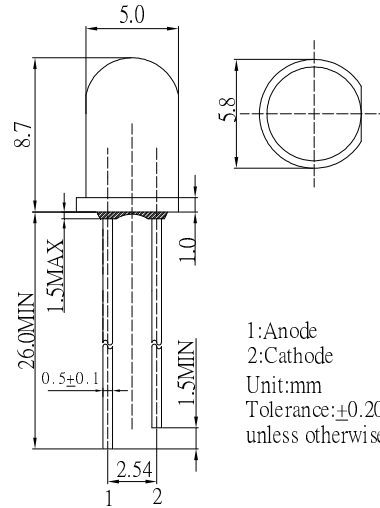

■ **Features**

- High Luminous LEDs
- 5mm Round Standard Directivity
- Superior Weather-resistance
- UV Resistant Epoxy
- Water Clear Type

■ **Applications**

- Advertising Board
- Horticulture Application
- Traffic Light / Signal Light
- Beauty product
- Other Lighting

■ **Absolute Maximum Rating**

(Ta=25°C)

Item	Symbol	Value	Unit
DC Forward Current	I_F	30	mA
Pulse Forward Current*	I_{FP}	100	mA
Reverse Voltage	V_R	5	V
Power Dissipation	P_D	78	mW
Operating Temperature	T_{opr}	-30 ~ +85	°C
Storage Temperature	T_{stg}	-40~ +100	°C
Lead Soldering Temperature	T_{sol}	260°C/5sec	-

*Pulse width Max.10ms Duty ratio max 1/10

■ **Electrical -Optical Characteristics**

(Ta=25°C)

Item	Symbol	Condition	Min.	Typ.	Max.	Unit
DC Forward Voltage	V_F	I_F=30mA	1.8	2.1	2.6	V
DC Reverse Current	I_R	V_R=5V	-	-	10	μA
Luminous Flux	Φ_v	I_F=30mA	3.5	4.5	-	lm
Luminous Intensity*	I_v	I_F=30mA	2.18	3.0	-	cd
Domi. Wavelength*	λ_D	I_F=30mA	600	605	610	nm
50% Power Angle	2θ_{1/2}	I_F=30mA	-	60	-	deg

*1 Tolerance of measurements of dominant wavelength is ±1nm

*2 Tolerance of measurements of luminous intensity is ±15%

*3 Tolerance of measurements of forward voltage is ±0.1V

■ **Outline Dimension**