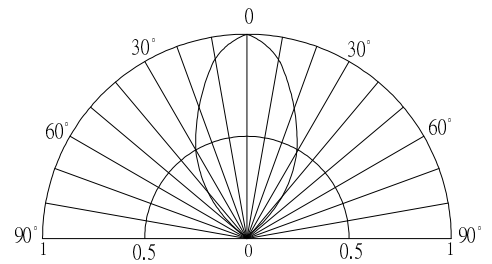

*Pulse width Max.10ms Duty ratio max 1/10

■ **Electrical -Optical Characteristics**

(Ta=25°C)

Item	Symbol	Condition	Min.	Typ.	Max.	Unit
DC Forward Voltage	V _F	I _F =30mA	1.8	2.1	2.6	V
DC Reverse Current	I _R	V _R =5V	-	-	10	μA
Luminous Flux	Φ _v	I _F =30mA	3.5	4.5	-	lm
Luminous Intensity*	I _v	I _F =30mA	2.18	3.0	-	cd
Domi. Wavelength*	λ _D	I _F =30mA	600	605	610	nm
50% Power Angle	2θ _{1/2}	I _F =30mA	-	60	-	deg

*1 Tolerance of measurements of dominant wavelength is ±1nm

*2 Tolerance of measurements of luminous intensity is ±15%

*3 Tolerance of measurements of forward voltage is ±0.1V

■ **Outline Dimension**

■ **Directivity**