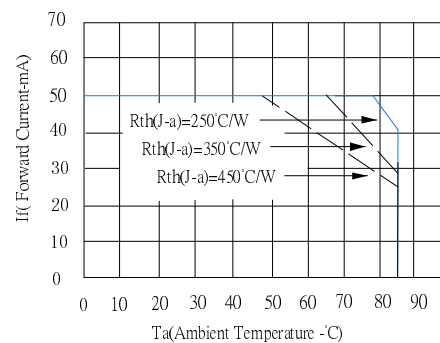

■ Maximum Forward Current

Maximum Permissible Forward Current T_J=115°C