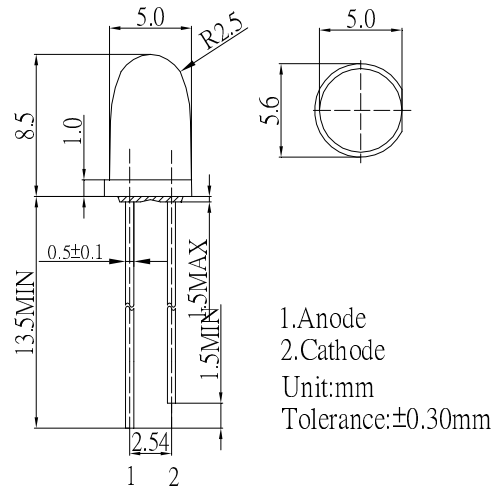

### ■ Features

- High Luminous LEDs
- 5mm Bullet Standard Directivity
- Superior Weather-resistance
- UV Resistant Epoxy
- Water Clear Type

### ■ Outline Dimension

\*Pulse width Max.10ms Duty ratio max 1/10