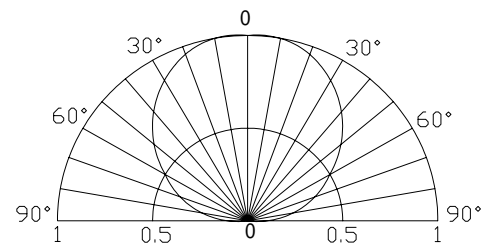

**Features**

- High Luminous LEDs
- 8mm Concave Standard Directivity
- Superior Weather-resistance
- UV Resistant Epoxy
- Water Clear Type

**Applications**

- Traffic Signal
- Backlighting
- Signal and channel letter
- Other Lighting

**Directivity**

\*Pulse width Max.10ms Duty ratio max 1/10

**Electrical -Optical Characteristics (Ta=25 °C)**

Item	Symbol	Condition	Min.	Typ.	Max.	Unit
DC Forward Voltage	V <sub>F</sub>	I <sub>F</sub> =20mA	1.8	2.1	2.6	V
DC Reverse Current	I <sub>R</sub>	V <sub>R</sub> =5V	-	-	10	μA
Domi. Wavelength*	λ <sub>D</sub>	I <sub>F</sub> =20mA	600	605	610	nm
Luminous Intensity*	I <sub>v</sub>	I <sub>F</sub> =20mA	250	500	-	mcd
50% Power Angle	2θ <sub>1/2</sub>	I <sub>F</sub> =20mA	-	120	-	deg