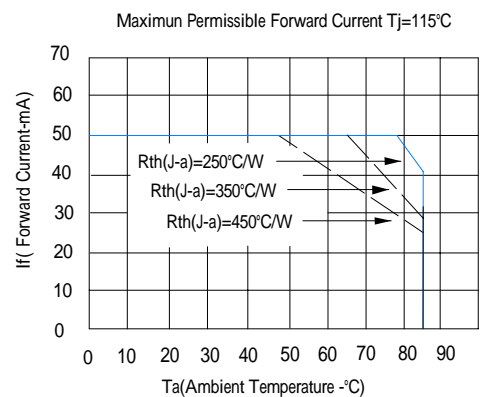

Maximum Forward Current