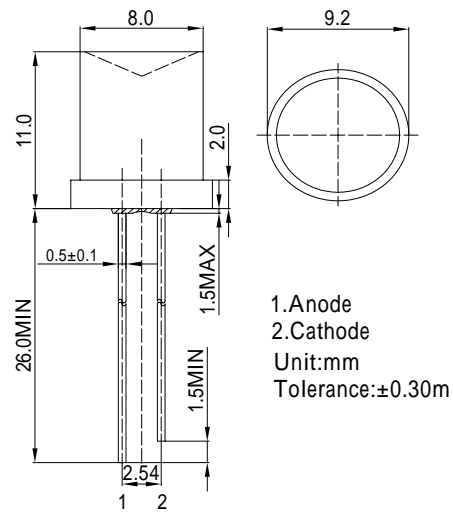

**Features**

- High Luminous LEDs
- 8mm Concave Standard Directivity
- Superior Weather-resistance
- UV Resistant Epoxy
- Water Clear Type

**Applications**

- Traffic Signal
- Backlighting
- Signal and channel letter
- Other Lighting

**Outline Dimension**

**Absolute Maximum Rating (Ta=25 °C)**

Item	Symbol	Value	Unit
DC Forward Current	I <sub>F</sub>	50	mA
Pulse Forward Current*	I <sub>FP</sub>	120	mA
Reverse Voltage	V <sub>R</sub>	5	V
Power Dissipation	P <sub>D</sub>	130	mW
Operating Temperature	T <sub>opr</sub>	-30 ~ +85	
Storage Temperature	T <sub>stg</sub>	-40 ~ +100	
Lead Soldering Temperature	T <sub>sol</sub>	260 / 5sec	-

**Directivity**

\*Pulse width Max.10ms Duty ratio max 1/10

**Electrical -Optical Characteristics (Ta=25 °C)**

Item	Symbol	Condition	Min.	Typ.	Max.	Unit
DC Forward Voltage	V <sub>F</sub>	I <sub>F</sub> =20mA	1.8	2.1	2.6	V
DC Reverse Current	I <sub>R</sub>	V <sub>R</sub> =5V	-	-	10	μA
Domi. Wavelength*	λ <sub>D</sub>	I <sub>F</sub> =20mA	600	605	610	nm
Luminous Intensity*	I <sub>v</sub>	I <sub>F</sub> =20mA	250	500	-	mcd
50% Power Angle	2θ <sub>1/2</sub>	I <sub>F</sub> =20mA	-	120	-	deg