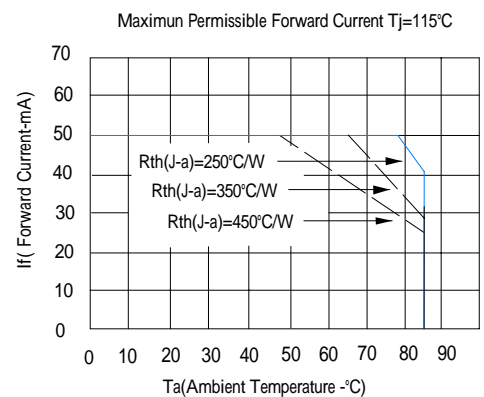

Maximum Forward Current