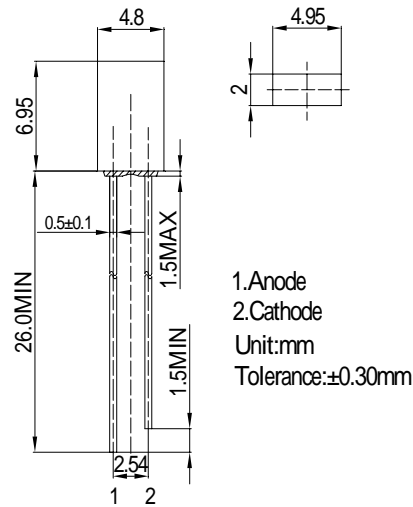

### Features

- High Luminous LEDs
- 2x5x7mm Rectangular Standard Directivity
- Superior Weather-resistance
- UV Resistant Epoxy
- Water Clear Type

### Outline Dimension

\*Pulse width Max.10ms Duty ratio max 1/10