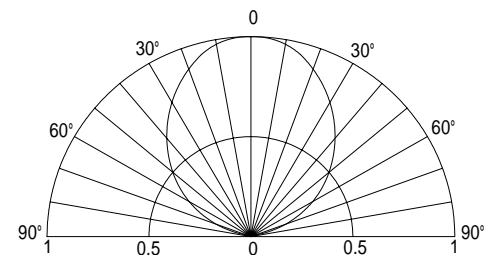

Directivity