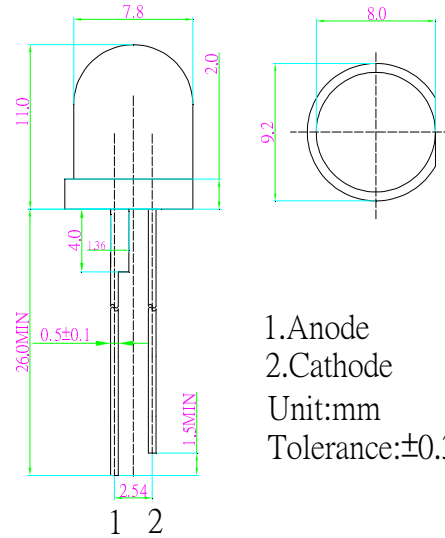

■Outline Dimension

■Absolute Maximum Rating

(Ta=25°C)

Item	Symbol	Value	Unit
DC Forward Current	I _F	70	mA
Pulse Forward Current*	I _{FP}	120	mA
Reverse Voltage	V _R	5	V
Power Dissipation	P _D	196	mW
Operating Temperature	Topr	-30 ~ +85	°C
Storage Temperature	Tstg	-40~ +100	°C
Lead Soldering Temperature	Tsol	260°C/5sec	-

*Pulse width Max.10ms Duty ratio max 1/10

■Directivity

■Electrical -Optical Characteristics

(Ta=25°C)

Item	Symbol	Condition	Min.	Typ.	Max.	Unit
DC Forward Voltage	V _F	I _F =60mA	2.0	2.4	2.8	V
DC Reverse Current	I _R	V _R =5V	-	-	10	μA
Domi. Wavelength*	λ _D	I _F =60mA	585	590	595	nm
Luminous Intensity*	I _v	I _F =60mA	35000	40000	-	mcd
50% Power Angle	2θ _{1/2}	I _F =60mA	-	30	-	deg