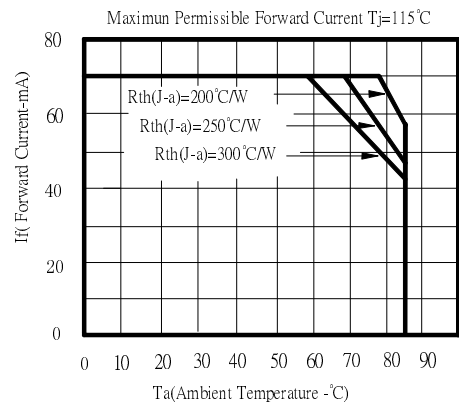

■Maximum Forward DC Current