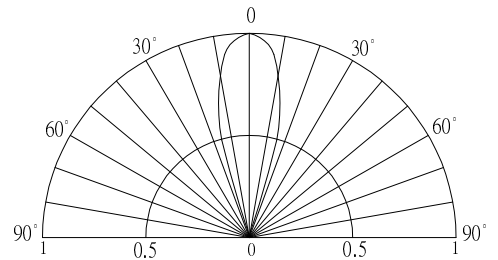

■Outline Dimension

■Absolute Maximum Rating

(Ta=25°C)

Item	Symbol	Value	Unit
DC Forward Current	I _F	70	mA
Pulse Forward Current*	I _{FP}	120	mA
Reverse Voltage	V _R	5	V
Power Dissipation	P _D	196	mW
Operating Temperature	Topr	-30 ~ +85	°C
Storage Temperature	Tstg	-40~ +100	°C
Lead Soldering Temperature	Tsol	260°C/5sec	-

*Pulse width Max.10ms Duty ratio max 1/10

■Directivity

■Electrical -Optical Characteristics

(Ta=25°C)

Item	Symbol	Condition	Min.	Typ.	Max.	Unit
DC Forward Voltage	V _F	I _F =60mA	2.0	2.4	2.8	V
DC Reverse Current	I _R	V _R =5V	-	-	10	μA
Domi. Wavelength*	λ _D	I _F =60mA	585	590	595	nm
Luminous Intensity*	I _v	I _F =60mA	35000	40000	-	mcd
50% Power Angle	2θ _{1/2}	I _F =60mA	-	30	-	deg