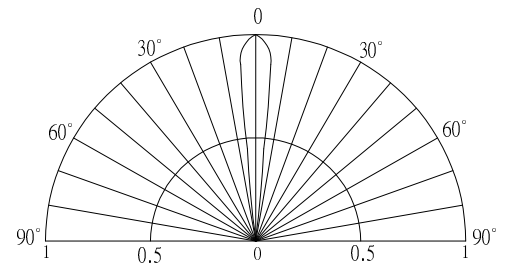

*Pulse width Max.10ms Duty ratio max 1/10

■ Directivity

■ Electrical -Optical Characteristics

(Ta=25°C)

Item	Symbol	Condition	Min.	Typ.	Max.	Unit
DC Forward Voltage	V _F	I _F =30mA	1.8	2.1	2.6	V
DC Reverse Current	I _R	V _R =5V	-	-	10	μA
Luminous Flux	Φ _v	I _F =30mA	3.5	4.5	-	lm
Luminous Intensity*	I _v	I _F =30mA	22	25	-	cd
Domi. Wavelength*	λ _D	I _F =30mA	585	590	595	nm
50% Power Angle	2θ _{1/2}	I _F =30mA	-	15	-	deg