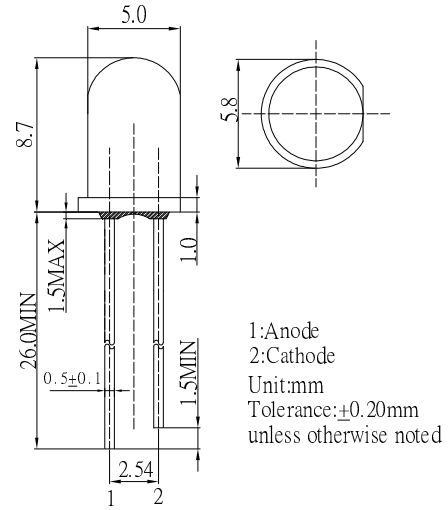

■ Features

- High Luminous LEDs
- 5mm Round Standard Directivity
- Superior Weather-resistance
- UV Resistant Epoxy
- Water Clear Type
- Perfect Beam Pattern

■ Applications

- Advertising Board
- Horticulture Application
- Traffic Light / Signal Light
- Beauty Product
- Other Lighting

■ Outline Dimension

■ Absolute Maximum Rating

(Ta=25°C)

Item	Symbol	Value	Unit
DC Forward Current	I _F	30	mA
Pulse Forward Current*	I _{FP}	100	mA
Reverse Voltage	V _R	5	V
Power Dissipation	P _D	78	mW
Operating Temperature	T _{opr}	-30 ~ +85	°C
Storage Temperature	T _{stg}	-40 ~ +100	°C
Lead Soldering Temperature	T _{sol}	260°C/5sec	-

*Pulse width Max.10ms Duty ratio max 1/10

■ Directivity

■ Electrical -Optical Characteristics

(Ta=25°C)

Item	Symbol	Condition	Min.	Typ.	Max.	Unit
DC Forward Voltage	V _F	I _F =30mA	1.8	2.1	2.6	V
DC Reverse Current	I _R	V _R =5V	-	-	10	μA
Luminous Flux	Φ _v	I _F =30mA	3.5	4.5	-	lm
Luminous Intensity*	I _v	I _F =30mA	22	25	-	cd
Domi. Wavelength*	λ _D	I _F =30mA	585	590	595	nm
50% Power Angle	2θ _{1/2}	I _F =30mA	-	15	-	deg