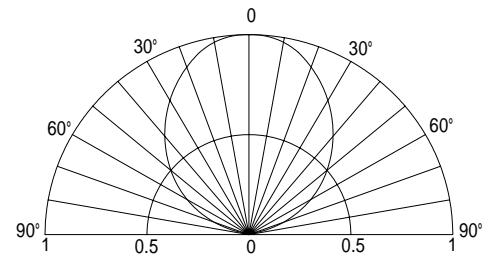

Features

- High Luminous LEDs
- 2x5x7mm Rectangular Standard Directivity
- Superior Weather-resistance
- UV Resistant Epoxy
- Water Clear Type

Applications

- Traffic Signal
- Backlighting
- Signal and channel letter
- Other Lighting

Outline Dimension

Absolute Maximum Rating

(Ta=25)

Item	Symbol	Value	Unit
DC Forward Current	I _F	50	mA
Pulse Forward Current*	I _{FP}	120	mA
Reverse Voltage	V _R	5	V
Power Dissipation	P _D	130	mW
Operating Temperature	Topr	-30 ~ +85	
Storage Temperature	Tstg	-40 ~ +100	
Lead Soldering Temperature	Tsol	260 / 5sec	-

Directivity

*Pulse width Max.10ms Duty ratio max 1/10

Electrical -Optical Characteristics

(Ta=25)

Item	Symbol	Condition	Min.	Typ.	Max.	Unit
DC Forward Voltage	V _F	I _F =20mA	1.8	2.1	2.6	V
DC Reverse Current	I _R	V _R =5V	-	-	10	μA
Domi. Wavelength*	λ _D	I _F =20mA	585	590	595	nm
Luminous Intensity*	I _v	I _F =20mA	1560	2000	-	mcd
50% Power Angle	2θ _{1/2}	I _F =20mA	-	100	-	deg