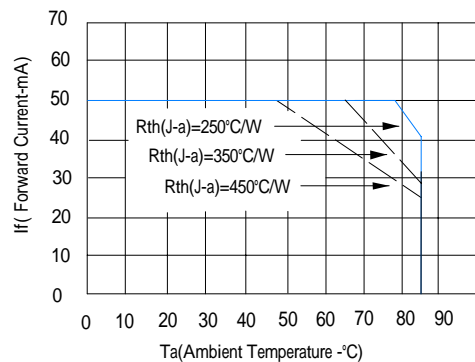

Maximum Forward Current

Maximum Permissible Forward Current T_J=115°C