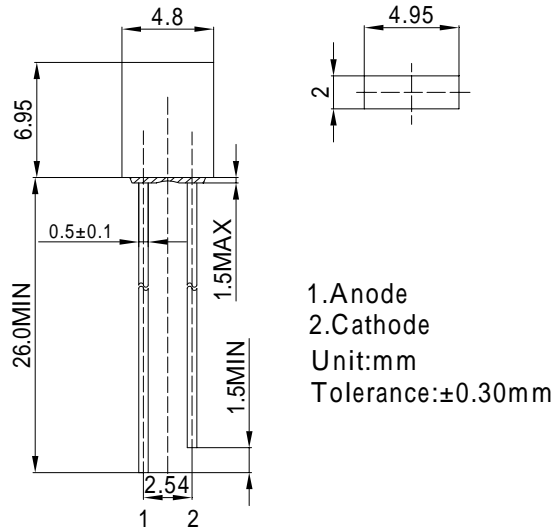

Features

- High Luminous LEDs
- 2x5x7mm Rectangular Standard Directivity
- Superior Weather-resistance
- UV Resistant Epoxy
- Water Clear Type

Applications

- Traffic Signal
- Backlighting
- Signal and channel letter
- Other Lighting

Outline Dimension

Absolute Maximum Rating

(Ta=25)

Item	Symbol	Value	Unit
DC Forward Current	I _F	50	mA
Pulse Forward Current*	I _{FP}	120	mA
Reverse Voltage	V _R	5	V
Power Dissipation	P _D	130	mW
Operating Temperature	Topr	-30 ~ +85	
Storage Temperature	Tstg	-40 ~ +100	
Lead Soldering Temperature	Tsol	260 / 5sec	-

Directivity

*Pulse width Max.10ms Duty ratio max 1/10

Electrical -Optical Characteristics

(Ta=25)

Item	Symbol	Condition	Min.	Typ.	Max.	Unit
DC Forward Voltage	V _F	I _F =20mA	1.8	2.1	2.6	V
DC Reverse Current	I _R	V _R =5V	-	-	10	μA
Domi. Wavelength*	λ _D	I _F =20mA	585	590	595	nm
Luminous Intensity*	I _v	I _F =20mA	1560	2000	-	mcd
50% Power Angle	2θ _{1/2}	I _F =20mA	-	100	-	deg