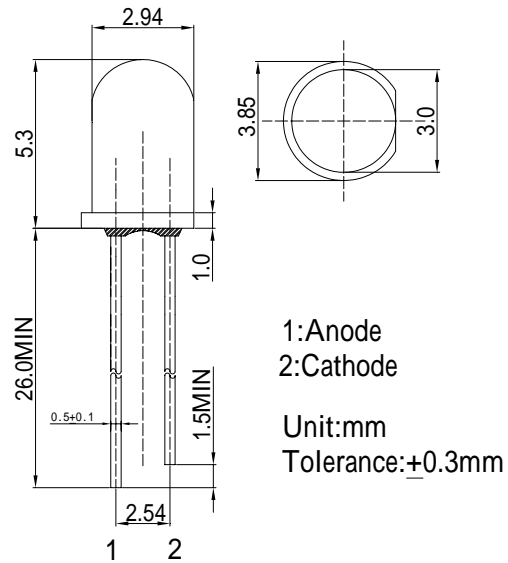

**■Features**

- High Luminous LEDs
- 3mm Round Standard Directivity
- Superior Weather-resistance
- UV Resistant Epoxy
- Water Clear Type

**■Applications**

- Traffic Signal
- Backlighting
- Signal and channel letter
- Other Lighting

**■Outline Dimension**

**■Absolute Maximum Rating**

(Ta=25 )

Item	Symbol	Value	Unit
DC Forward Current	$I_F$	50	mA
Pulse Forward Current*	$I_{FP}$	120	mA
Reverse Voltage	$V_R$	5	V
Power Dissipation	$P_D$	130	mW
Operating Temperature	$T_{opr}$	-40~ +85	
Storage Temperature	$T_{stg}$	-40 ~ +100	
Lead Soldering Temperature	$T_{sol}$	260 /5sec	-

\*Pulse width Max.10ms , Duty ratio max 1/10

**■Directivity**

**■Electrical -Optical Characteristics**

(Ta=25 )

Item	Symbol	Condition	Min.	Typ.	Max.	Unit
DC Forward Voltage	$V_F$	$I_F=20mA$	1.8	2.1	2.6	V
DC Reverse Current	$I_R$	$V_R=5V$	-	-	10	$\mu A$
Domi. Wavelength*	$\lambda_D$	$I_F=20mA$	606	610	616	nm
Luminous Intensity*	$I_v$	$I_F=20mA$	20000	25000	-	mcd
50% Power Angle	$2\theta_{1/2}$	$I_F=20mA$	-	30	-	deg