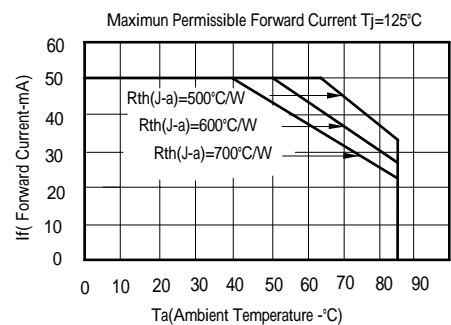

Maximum Forward DC Current