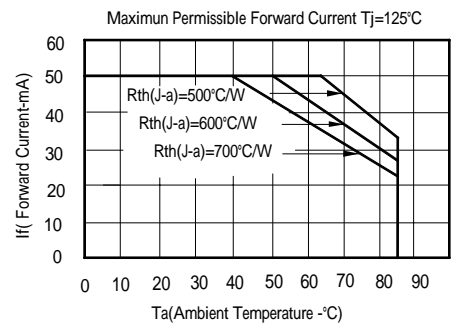

Maximum Forward DC Current