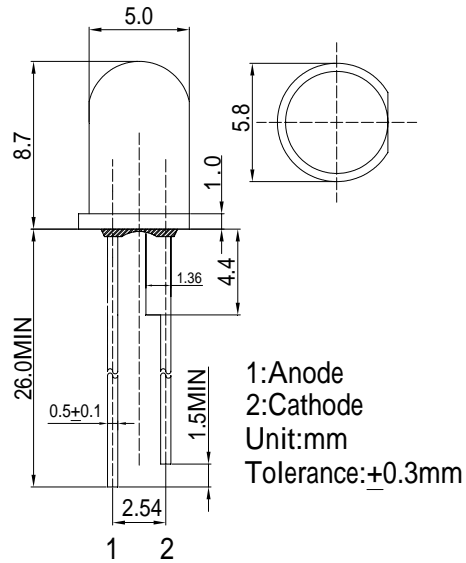

Features

- High Luminous LEDs
- 5mm Round Standard Directivity
- Superior Weather-resistance
- UV Resistant Epoxy
- Water Clear Type

Applications

- Traffic signal, Portable light source
- Signage and channel letter
- Decorating and entertainment lighting
- Architectural lighting
- Outdoor/Indoor applications/Other Lighting

Outline Dimension

Absolute Maximum Rating

($T_a=25$)

Item	Symbol	Value	Unit
DC Forward Current	I_F	50	mA
Pulse Forward Current*	I_{FP}	120	mA
Reverse Voltage	V_R	5	V
Power Dissipation	P_D	130	mW
Operating Temperature	T_{opr}	-30 ~ +85	
Storage Temperature	T_{stg}	-40 ~ +100	
Lead Soldering Temperature	T_{sol}	260 / 5sec	-

Directivity

*Pulse width Max.10ms Duty ratio max 1/10

Electrical -Optical Characteristics

($T_a=25$)

Item	Symbol	Condition	Min.	Typ.	Max.	Unit
DC Forward Voltage	V_F	$I_F=50mA$	2.0	2.2	2.6	V
DC Reverse Current	I_R	$V_R=5V$	-	-	10	μA
Domi. Wavelength*	λ_D	$I_F=50mA$	606	610	616	nm
Luminous Intensity*	I_v	$I_F=50mA$	80000	100000	-	mcd
50% Power Angle	$2\theta_{1/2}$	$I_F=50mA$	-	15	-	deg