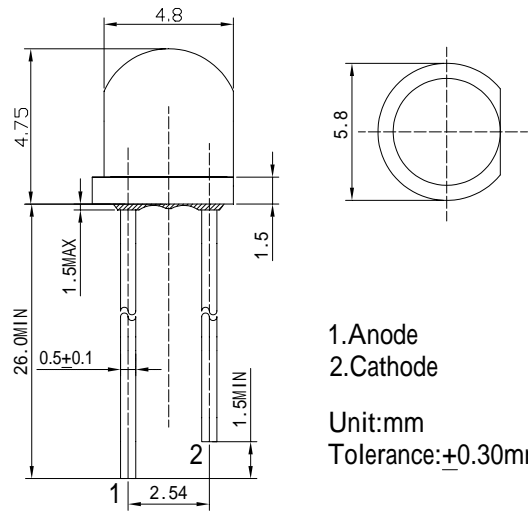

**Features**

- High Luminous LEDs
- 4.8mm Straw Standard Directivity
- Superior Weather-resistance
- UV Resistant Epoxy
- Water Clear Type

**Applications**

- Traffic Signal
- Backlighting
- Signal and channel letter
- Other Lighting

**Outline Dimension**

1. Anode  
2. Cathode  
Unit: mm  
Tolerance:  $\pm 0.30\text{mm}$

**Absolute Maximum Rating (Ta=25 °C)**

Item	Symbol	Value	Unit
DC Forward Current	$I_F$	50	mA
Pulse Forward Current*	$I_{FP}$	120	mA
Reverse Voltage	$V_R$	5	V
Power Dissipation	$P_D$	130	mW
Operating Temperature	$T_{opr}$	-30 ~ +85	
Storage Temperature	$T_{stg}$	-40 ~ +100	
Lead Soldering Temperature	$T_{sol}$	260 / 5sec	-

**Directivity**

\*Pulse width Max.10ms Duty ratio max 1/10

**Electrical -Optical Characteristics (Ta=25 °C)**

Item	Symbol	Condition	Min.	Typ.	Max.	Unit
DC Forward Voltage	$V_F$	$I_F=20\text{mA}$	1.8	2.1	2.6	V
DC Reverse Current	$I_R$	$V_R=5\text{V}$	-	-	10	$\mu\text{A}$
Domi. Wavelength*	$\lambda_D$	$I_F=20\text{mA}$	606	610	616	nm
Luminous Intensity*	$I_v$	$I_F=20\text{mA}$	3000	4200	-	mcd
50% Power Angle	$2\theta_{1/2}$	$I_F=20\text{mA}$	-	100	-	deg