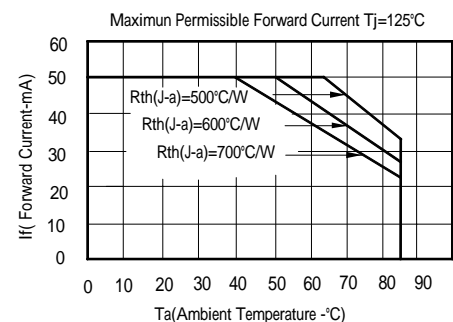

Maximum Forward Current