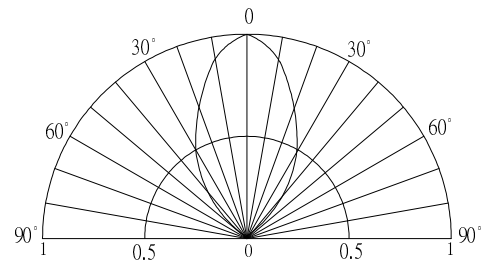

■ Features

- High Luminous LEDs
- 5mm Round Standard Directivity
- Superior Weather-resistance
- UV Resistant Epoxy
- Water Clear Type

■ Applications

- Advertising Board
- Horticulture Application
- Traffic Light / Signal Light
- Beauty product
- Other Lighting

■ Directivity

*Pulse width Max.10ms Duty ratio max 1/10

■ Electrical -Optical Characteristics (Ta=25°C)

Item	Symbol	Condition	Min.	Typ.	Max.	Unit
DC Forward Voltage	V _F	I _F =30mA	2.7	2.9	3.4	V
DC Reverse Current	I _R	V _R =5V	-	-	10	μA
Luminous Flux	Φ _v	I _F =30mA	1.5	2.0	-	lm
Luminous Intensity*	I _v	I _F =30mA	1.56	2.18	-	cd
Domi. Wavelength*	λ _D	I _F =30mA	455	460	465	nm
50% Power Angle	2θ _{1/2}	I _F =30mA	-	60	-	deg