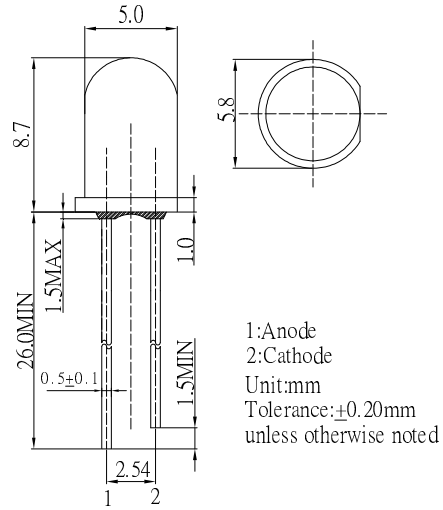

■ Features

- High Luminous LEDs
- 5mm Round Standard Directivity
- Superior Weather-resistance
- UV Resistant Epoxy
- Water Clear Type

■ Applications

- Advertising Board
- Horticulture Application
- Traffic Light / Signal Light
- Beauty product
- Other Lighting

■ Outline Dimension

■ Absolute Maximum Rating (Ta=25°C)

Item	Symbol	Value	Unit
DC Forward Current	I _F	30	mA
Pulse Forward Current*	I _{FP}	100	mA
Reverse Voltage	V _R	5	V
Power Dissipation	P _D	102	mW
Operating Temperature	T _{opr}	-30 ~ +85	°C
Storage Temperature	T _{stg}	-40~ +100	°C
Lead Soldering Temperature	T _{sol}	260°C/5sec	-

■ Directivity

*Pulse width Max.10ms Duty ratio max 1/10

■ Electrical -Optical Characteristics (Ta=25°C)

Item	Symbol	Condition	Min.	Typ.	Max.	Unit
DC Forward Voltage	V _F	I _F =30mA	2.7	2.9	3.4	V
DC Reverse Current	I _R	V _R =5V	-	-	10	μA
Luminous Flux	Φ _v	I _F =30mA	1.5	2.0	-	lm
Luminous Intensity*	I _v	I _F =30mA	1.56	2.18	-	cd
Domi. Wavelength*	λ _D	I _F =30mA	455	460	465	nm
50% Power Angle	2θ _{1/2}	I _F =30mA	-	60	-	deg