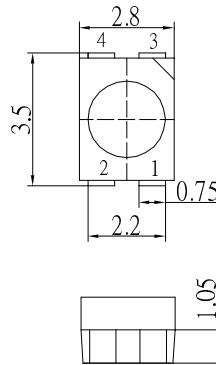

■Features

- High Luminous PLCC4 Power Top SMD LEDs
- 3.5x2.8x1.9mm Standard Directivity
- Long Lifetime Operation
- Superior Weather-resistance
- UV Resistant Epoxy

■Applications

- Automotive Dashboard Lighting
- Traffic Signal Lamp
- Back Lighting
- Other Lighting

■Outline Dimension

■Absolute Maximum Rating

(Ta=25°C)

Item	Symbol	Value	Unit
DC Forward Current	I _F	50	mA
Pulse Forward Current*	I _{FP}	100	mA
Reverse Voltage	V _R	5	V
Power Dissipation	P _D	190	mW
Operating Temperature	Topr	-30 ~ +85	°C
Storage Temperature	Tstg	-40~ +100	°C
Lead Soldering Temperature	Tsol	260°C/5sec	-

*Pulse width Max.10ms Duty ratio max 1/10

■Directivity

■Electrical -Optical Characteristics

(Ta=25°C)

Item	Symbol	Condition	Min.	Typ.	Max.	Unit
DC Forward Voltage	V _F	I _F =50mA	3.0	3.3	3.8	V
DC Reverse Current	I _R	V _R =5V	-	-	10	μA
Domi. Wavelength	λ _D	I _F =50mA	465	470	475	nm
Luminous Intensity	I _v	I _F =50mA	1120	1560	-	mcd
50% Power Angle	2θ _{1/2}	I _F =50mA	-	120	-	deg