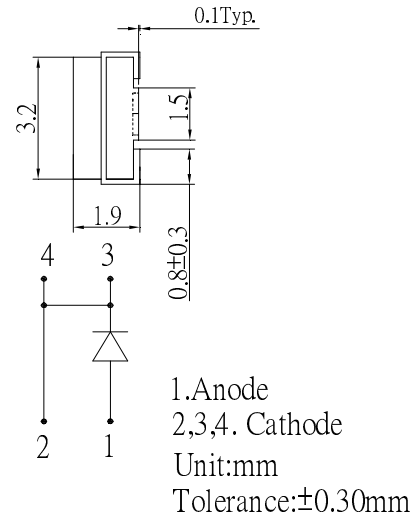

■Features

- High Luminous PLCC4 Power Top SMD LEDs
- 3.5x2.8x1.9mm Standard Directivity
- Long Lifetime Operation
- Superior Weather-resistance
- UV Resistant Epoxy

■Applications

- Automotive Dashboard Lighting
- Traffic Signal Lamp
- Back Lighting
- Other Lighting

■Outline Dimension

■Absolute Maximum Rating

(Ta=25°C)

Item	Symbol	Value	Unit
DC Forward Current	I _F	50	mA
Pulse Forward Current*	I _{FP}	100	mA
Reverse Voltage	V _R	5	V
Power Dissipation	P _D	190	mW
Operating Temperature	Topr	-30 ~ +85	°C
Storage Temperature	Tstg	-40~ +100	°C
Lead Soldering Temperature	Tsol	260°C/5sec	-

*Pulse width Max.10ms Duty ratio max 1/10

■Directivity

■Electrical -Optical Characteristics

(Ta=25°C)

Item	Symbol	Condition	Min.	Typ.	Max.	Unit
DC Forward Voltage	V _F	I _F =50mA	3.0	3.3	3.8	V
DC Reverse Current	I _R	V _R =5V	-	-	10	μA
Domi. Wavelength	λ _D	I _F =50mA	465	470	475	nm
Luminous Intensity	I _v	I _F =50mA	1120	1560	-	mcd
50% Power Angle	2θ _{1/2}	I _F =50mA	-	120	-	deg