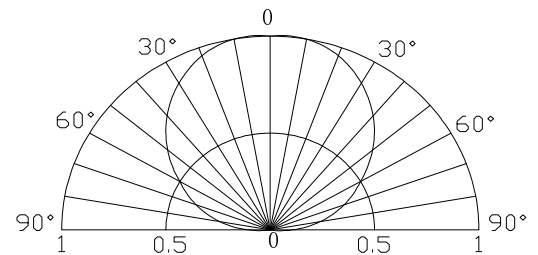

■Features

- High Luminous PLCC4 Power Top SMD LEDs
- 3.5x2.8x1.9mm Standard Directivity
- Long Lifetime Operation
- Superior Weather-resistance
- UV Resistant Epoxy

■Applications

- Automotive Dashboard Lighting
- Traffic Signal Lamp
- Back Lighting
- Other Lighting

■Outline Dimension

■Absolute Maximum Rating

(Ta=25°C)

Item	Symbol	Value	Unit
DC Forward Current	I _F	50	mA
Pulse Forward Current*	I _{FP}	100	mA
Reverse Voltage	V _R	5	V
Power Dissipation	P _D	190	mW
Operating Temperature	Topr	-30 ~ +85	°C
Storage Temperature	Tstg	-40~ +100	°C
Lead Soldering Temperature	Tsol	260°C/5sec	-

*Pulse width Max.10ms Duty ratio max 1/10

■Directivity

■Electrical -Optical Characteristics

(Ta=25°C)

Item	Symbol	Condition	Min.	Typ.	Max.	Unit
DC Forward Voltage	V _F	I _F =50mA	3.0	3.3	3.8	V
DC Reverse Current	I _R	V _R =5V	-	-	10	μA
Domi. Wavelength	λ _D	I _F =50mA	465	470	475	nm
Luminous Intensity	I _v	I _F =50mA	1120	1560	-	mcd
50% Power Angle	2θ _{1/2}	I _F =50mA	-	120	-	deg