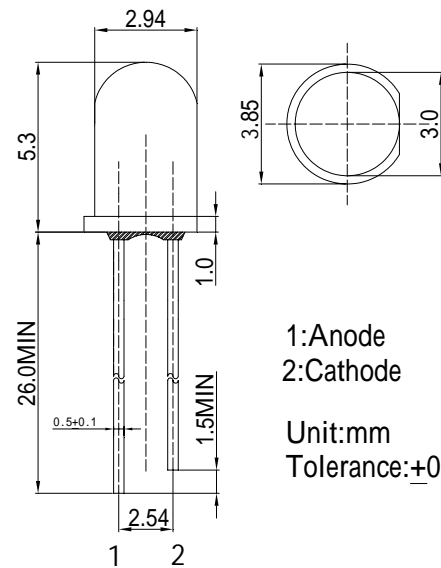

■Absolute Maximum Rating

(Ta=25)

Item	Symbol	Value	Unit
DC Forward Current	I _F	30	mA
Pulse Forward Current*	I _{FP}	100	mA
Reverse Voltage	V _R	5	V
Power Dissipation	P _D	108	mW
Operating Temperature	T _{opr}	-30 ~ +85	
Storage Temperature	T _{stg}	-40 ~ +100	
Lead Soldering Temperature	T _{sol}	260 /5sec	-

*Pulse width Max.10ms Duty ratio max 1/10

■Outline Dimension

1:Anode
2:Cathode

Unit:mm
Tolerance:±0.3mm

■Directivity

Electrical -Optical Characteristics

(Ta=25)

Item	Symbol	Condition	Min.	Typ.	Max.	Unit
DC Forward Voltage	V _F	I _F =20mA	2.8	3.1	3.6	V
DC Reverse Current	I _R	V _R =5V	-	-	10	μA
Luminous Flux	v	I _F =20mA	6.0	6.7	-	lm
Chromaticity Coordinates*	x	I _F =20mA	-	0.208	-	
	y	I _F =20mA	-	0.256	-	
50% Power Angle	2θ _{1/2}	I _F =20mA	-	30	-	deg

*1 Luminous Flux Measurement allowance is ± 15%

*2 Chromaticity Coordinates Measurement allowance is ± 10%

X-ON Electronics

Largest Supplier of Electrical and Electronic Components

Click to view similar products for [Standard LEDs - Through Hole category](#):