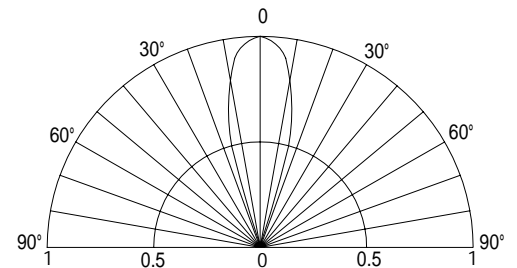

*Pulse width Max.10ms Duty ratio max 1/10

■Outline Dimension

1:Anode
2:Cathode

Unit:mm
Tolerance:±0.3mm

■Directivity

Electrical -Optical Characteristics

(Ta=25)

Item	Symbol	Condition	Min.	Typ.	Max.	Unit
DC Forward Voltage	V _F	I _F =20mA	2.8	3.1	3.6	V
DC Reverse Current	I _R	V _R =5V	-	-	10	μA
Luminous Flux	v	I _F =20mA	6.0	6.7	-	lm
Chromaticity Coordinates*	x	I _F =20mA	-	0.208	-	
	y	I _F =20mA	-	0.256	-	
50% Power Angle	2θ _{1/2}	I _F =20mA	-	30	-	deg

*1 Luminous Flux Measurement allowance is ± 15%

*2 Chromaticity Coordinates Measurement allowance is ± 10%

X-ON Electronics

Largest Supplier of Electrical and Electronic Components

Click to view similar products for [Standard LEDs - Through Hole category](#):